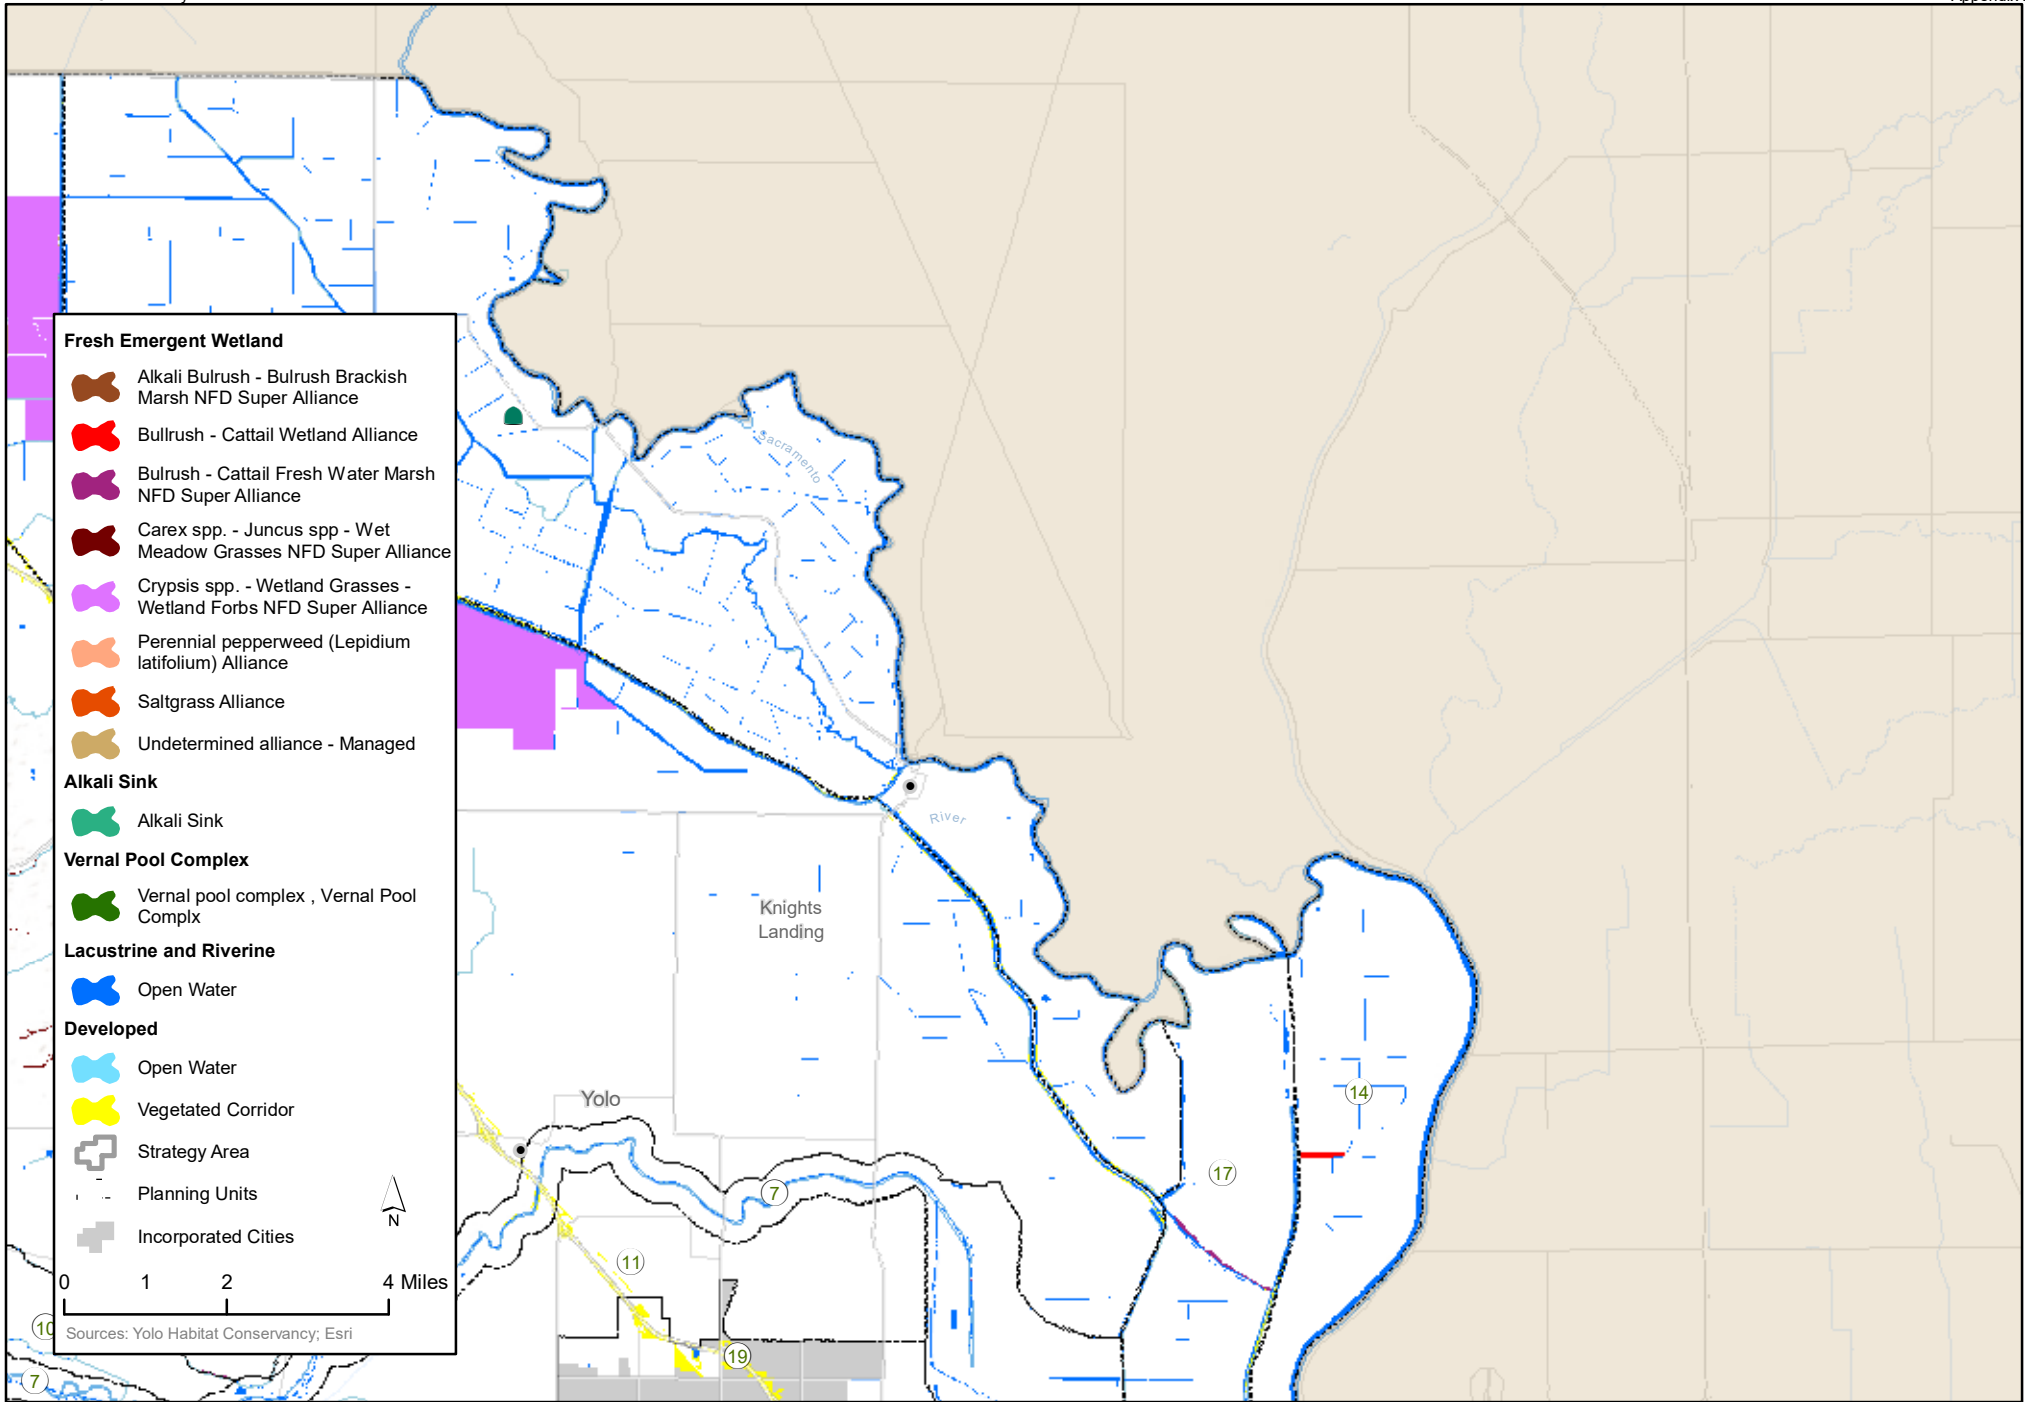

Vegetation Detail within Woodland and Forest Natural Communities

DRAFT
Appendix H-3a
Vegetation Detail within Wetland Natural Communities

Fresh Emergent Wetland

-  Alkali Bulrush - Bulrush Brackish Marsh NFD Super Alliance
-  Bullrush - Cattail Wetland Alliance
-  Bullrush - Cattail Fresh Water Marsh NFD Super Alliance
-  Carex spp. - Juncus spp - Wet Meadow Grasses NFD Super Alliance
-  Crypsis spp. - Wetland Grasses - Wetland Forbs NFD Super Alliance
-  Perennial pepperweed (Lepidium latifolium) Alliance
-  Saltgrass Alliance
-  Undetermined alliance - Managed