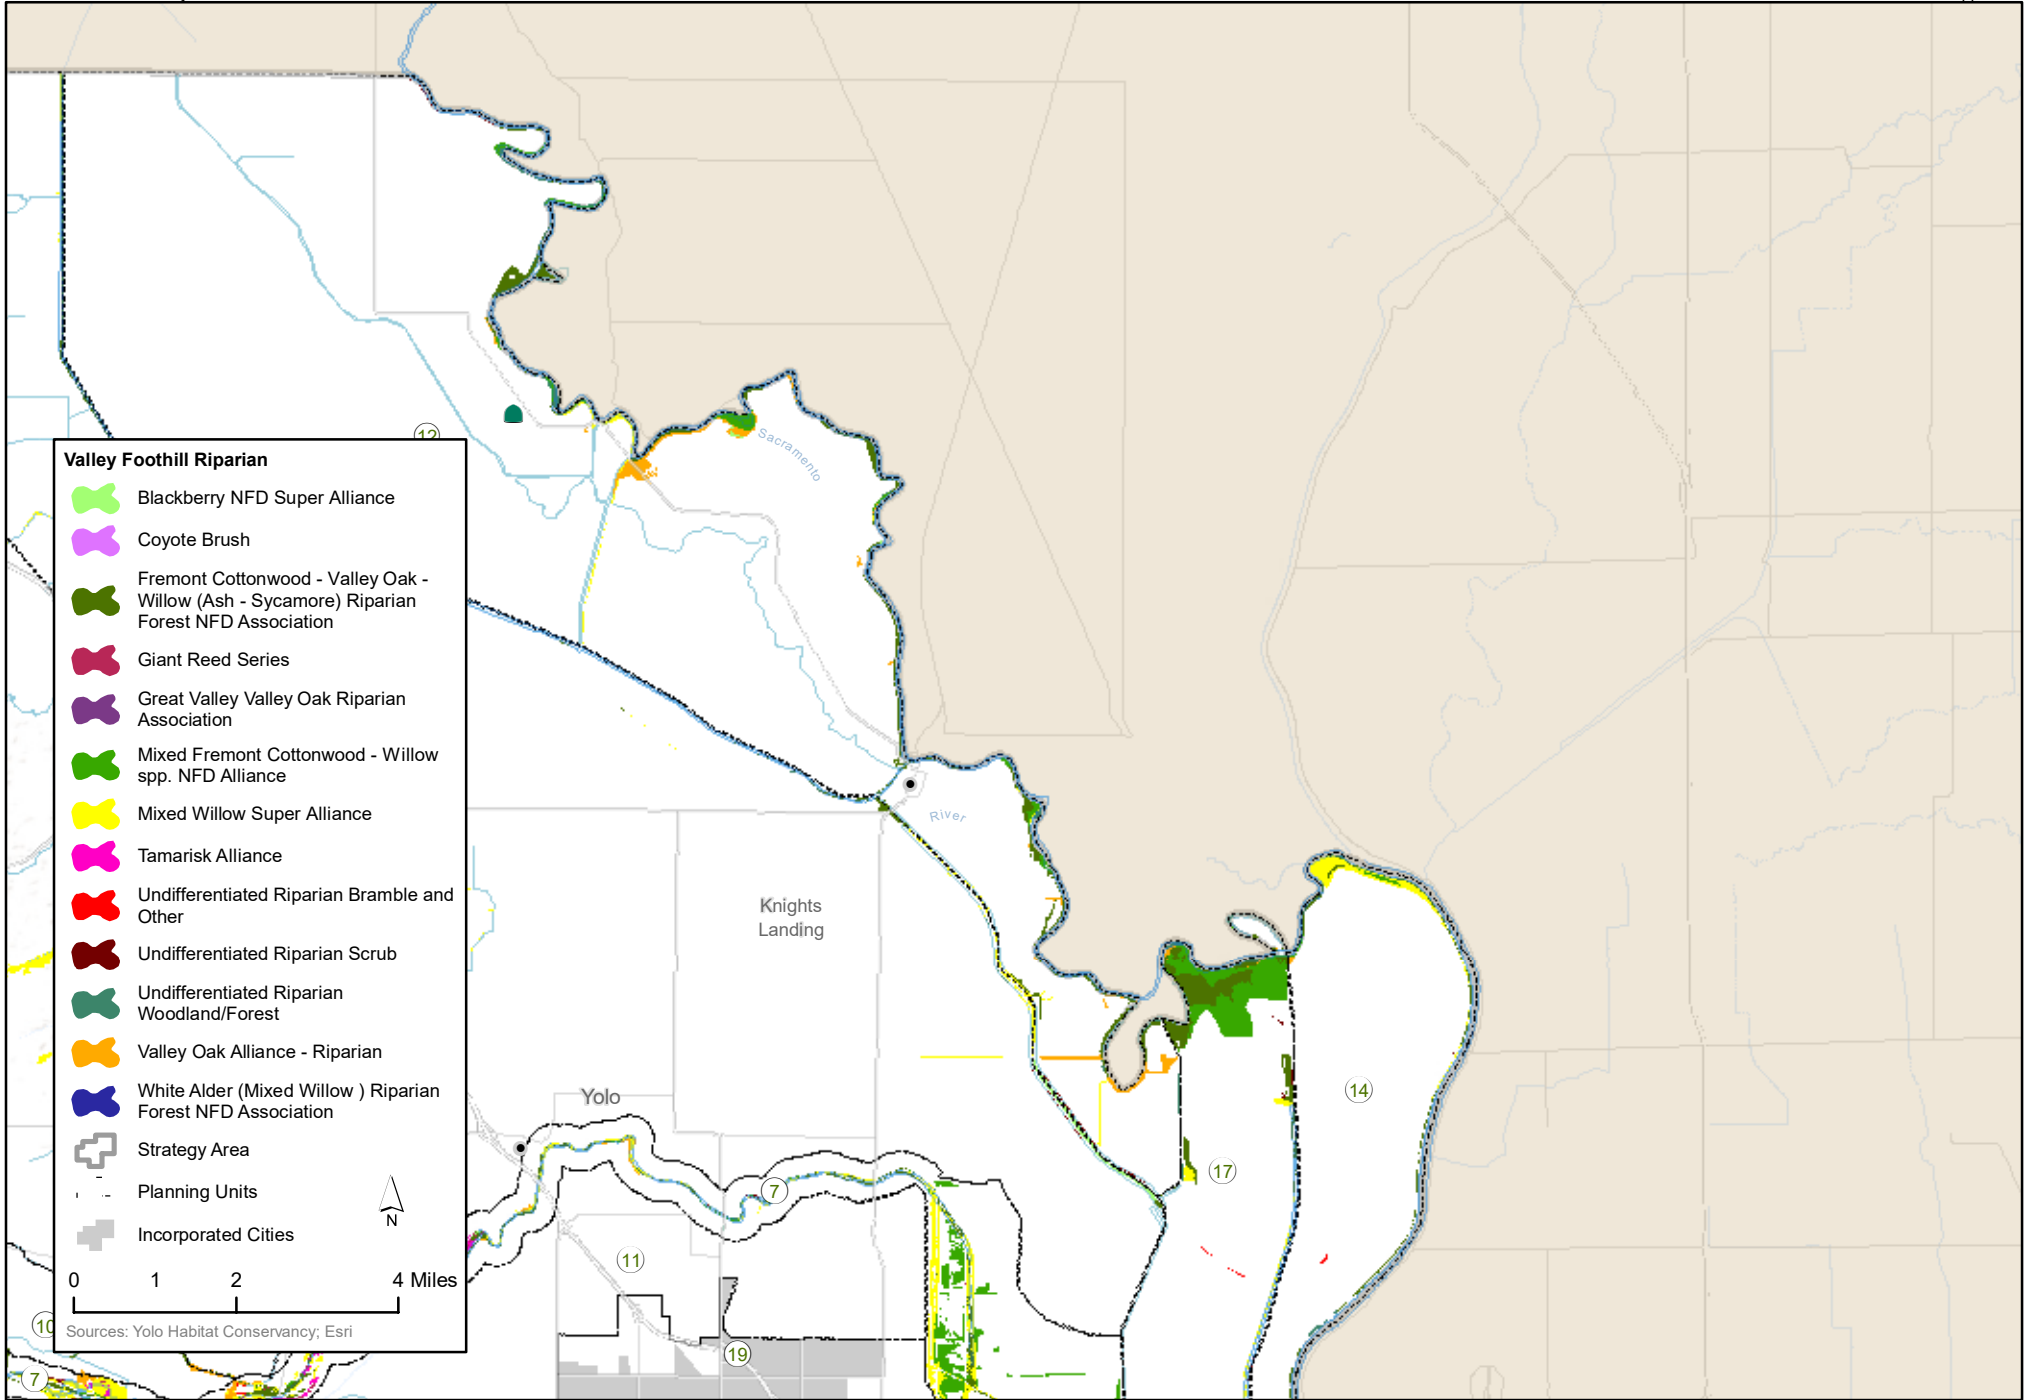

Alkali Sink

-  Alkali Sink

Vernal Pool Complex

-  Vernal pool complex , Vernal Pool Complx

Lacustrine and Riverine

-  Open Water

Developed

-  Open Water
-  Vegetated Corridor
-  Strategy Area
-  Planning Units
-  Incorporated Cities

N

0 1 2 4 Miles

Sources: Yolo Habitat Conservancy; Esri

Valley Foothill Riparian

-  Blackberry NFD Super Alliance
-  Coyote Brush
-  Fremont Cottonwood - Valley Oak - Willow (Ash - Sycamore) Riparian Forest NFD Association
-  Giant Reed Series
-  Great Valley Valley Oak Riparian Association
-  Mixed Fremont Cottonwood - Willow spp. NFD Alliance
-  Mixed Willow Super Alliance
-  Tamarisk Alliance
-  Undifferentiated Riparian Bramble and Other
-  Undifferentiated Riparian Scrub
-  Undifferentiated Riparian Woodland/Forest
-  Valley Oak Alliance - Riparian
-  White Alder (Mixed Willow) Riparian Forest NFD Association
-  Strategy Area
-  Planning Units
-  Incorporated Cities

0 1 2 4 Miles

Sources: Yolo Habitat Conservancy; Esri