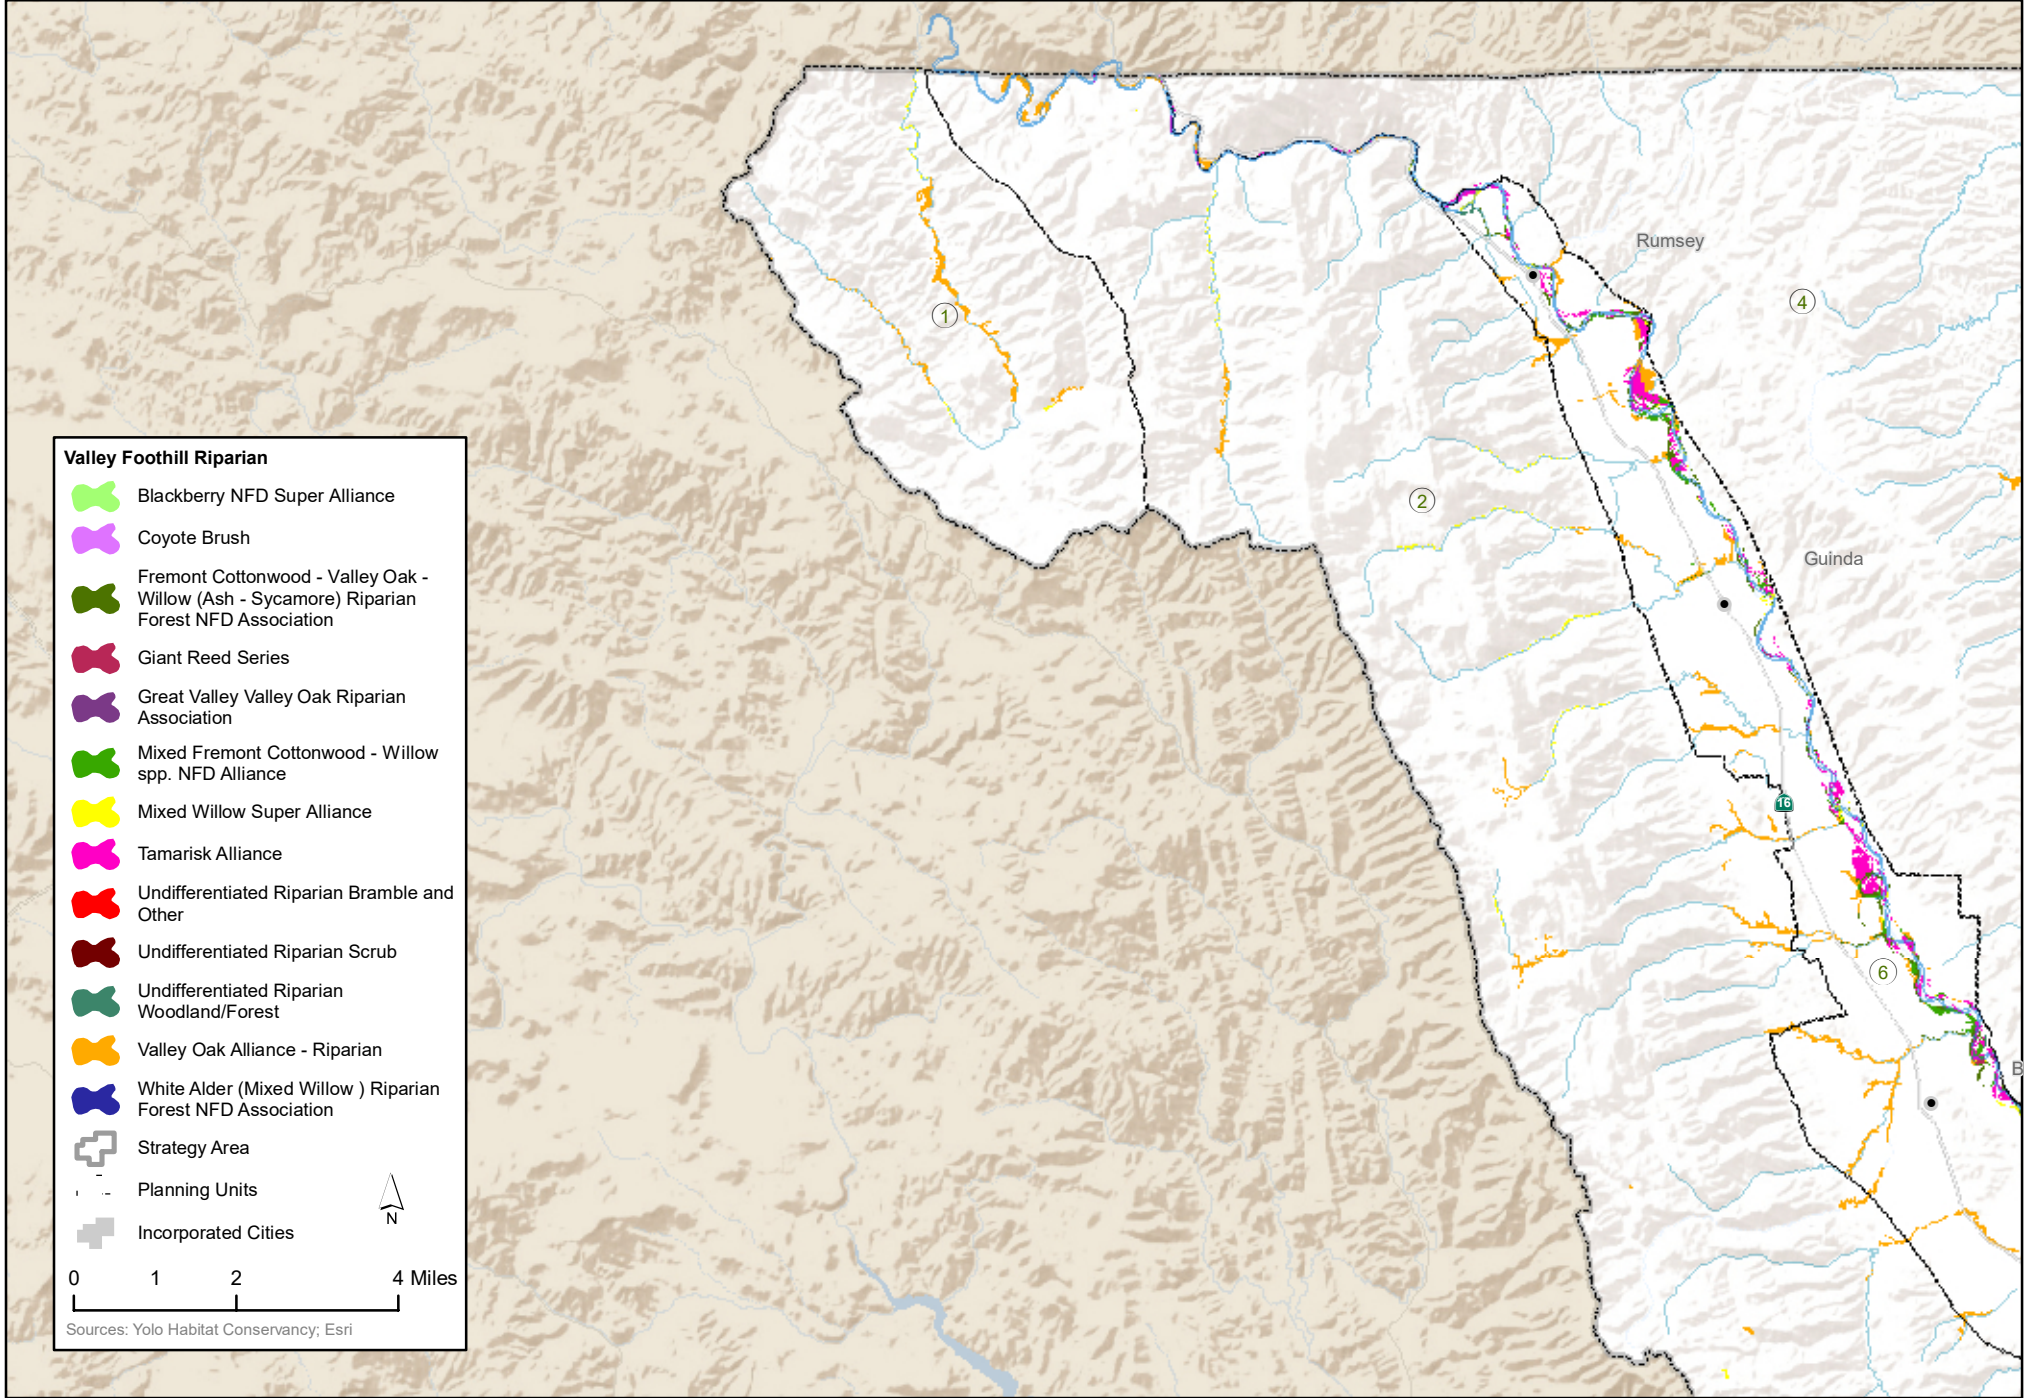

Vegetation Detail within Woodland and Forest Natural Communities

DRAFT
Appendix H-3a
Vegetation Detail within Wetland Natural Communities

Fresh Emergent Wetland

-  Alkali Bulrush - Bulrush Brackish Marsh NFD Super Alliance
-  Bullrush - Cattail Wetland Alliance
-  Bullrush - Cattail Fresh Water Marsh NFD Super Alliance
-  Carex spp. - Juncus spp - Wet Meadow Grasses NFD Super Alliance
-  Crypsis spp. - Wetland Grasses - Wetland Forbs NFD Super Alliance
-  Perennial pepperweed (Lepidium latifolium) Alliance
-  Saltgrass Alliance
-  Undetermined alliance - Managed

Alkali Sink

-  Alkali Sink

Vernal Pool Complex

-  Vernal pool complex , Vernal Pool Complx

Lacustrine and Riverine

-  Open Water

Developed

-  Open Water
-  Vegetated Corridor
-  Strategy Area
-  Planning Units
-  Incorporated Cities

N

0 1 2 4 Miles

Sources: Yolo Habitat Conservancy; Esri

Valley Foothill Riparian

-  Blackberry NFD Super Alliance
-  Coyote Brush
-  Fremont Cottonwood - Valley Oak - Willow (Ash - Sycamore) Riparian Forest NFD Association
-  Giant Reed Series
-  Great Valley Valley Oak Riparian Association
-  Mixed Fremont Cottonwood - Willow spp. NFD Alliance
-  Mixed Willow Super Alliance
-  Tamarisk Alliance
-  Undifferentiated Riparian Bramble and Other
-  Undifferentiated Riparian Scrub
-  Undifferentiated Riparian Woodland/Forest
-  Valley Oak Alliance - Riparian
-  White Alder (Mixed Willow) Riparian Forest NFD Association
-  Strategy Area
-  Planning Units
-  Incorporated Cities