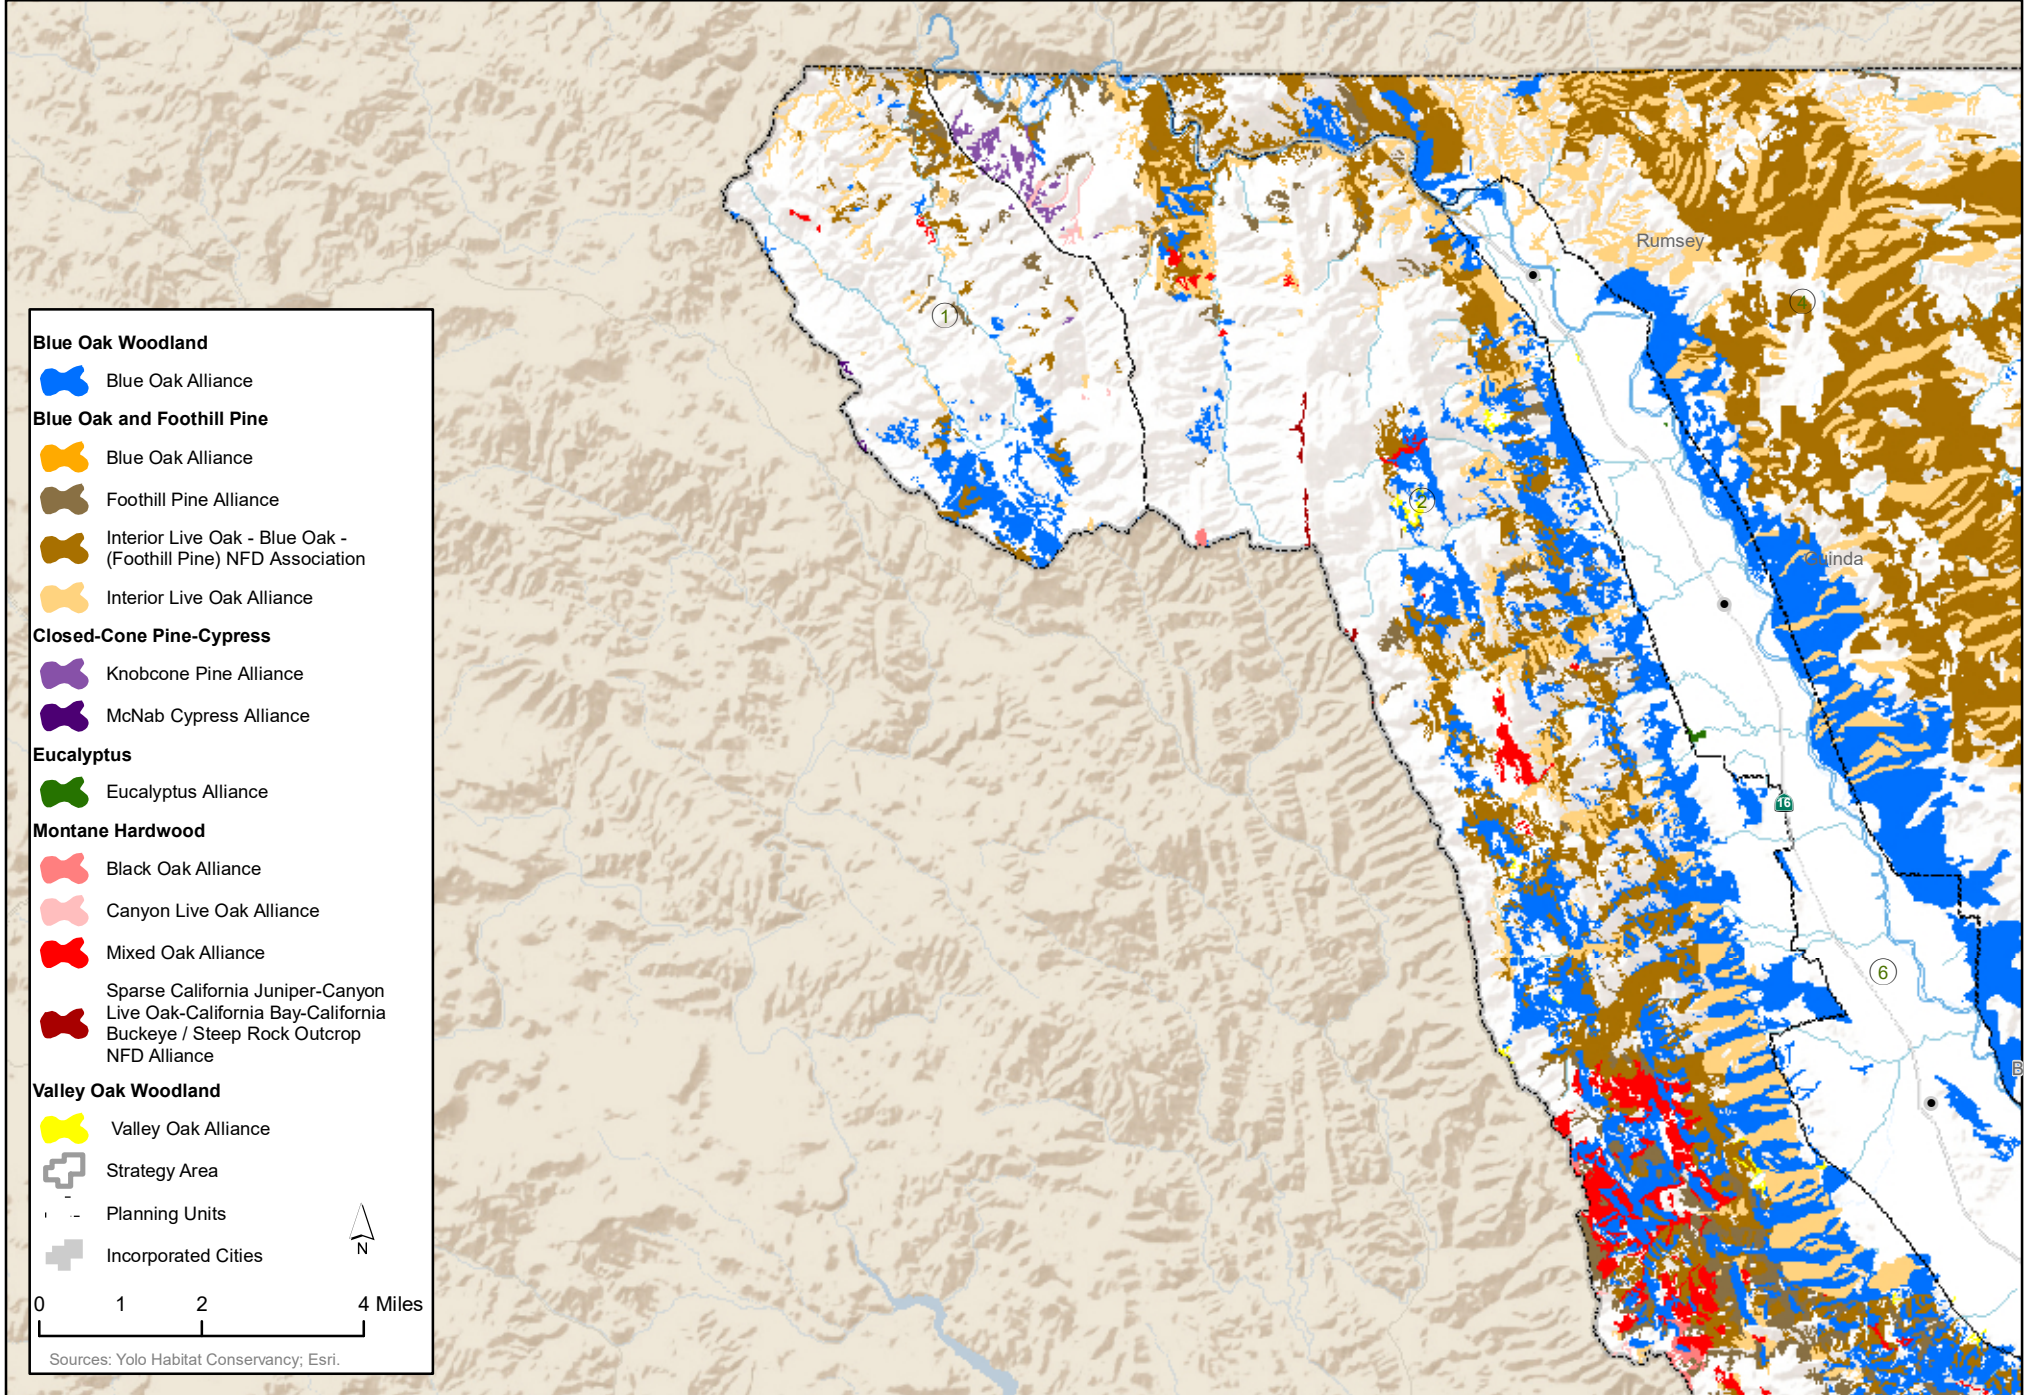

DRAFT

Appendix H-2a

Vegetation Detail within Woodland and Forest Natural Communities