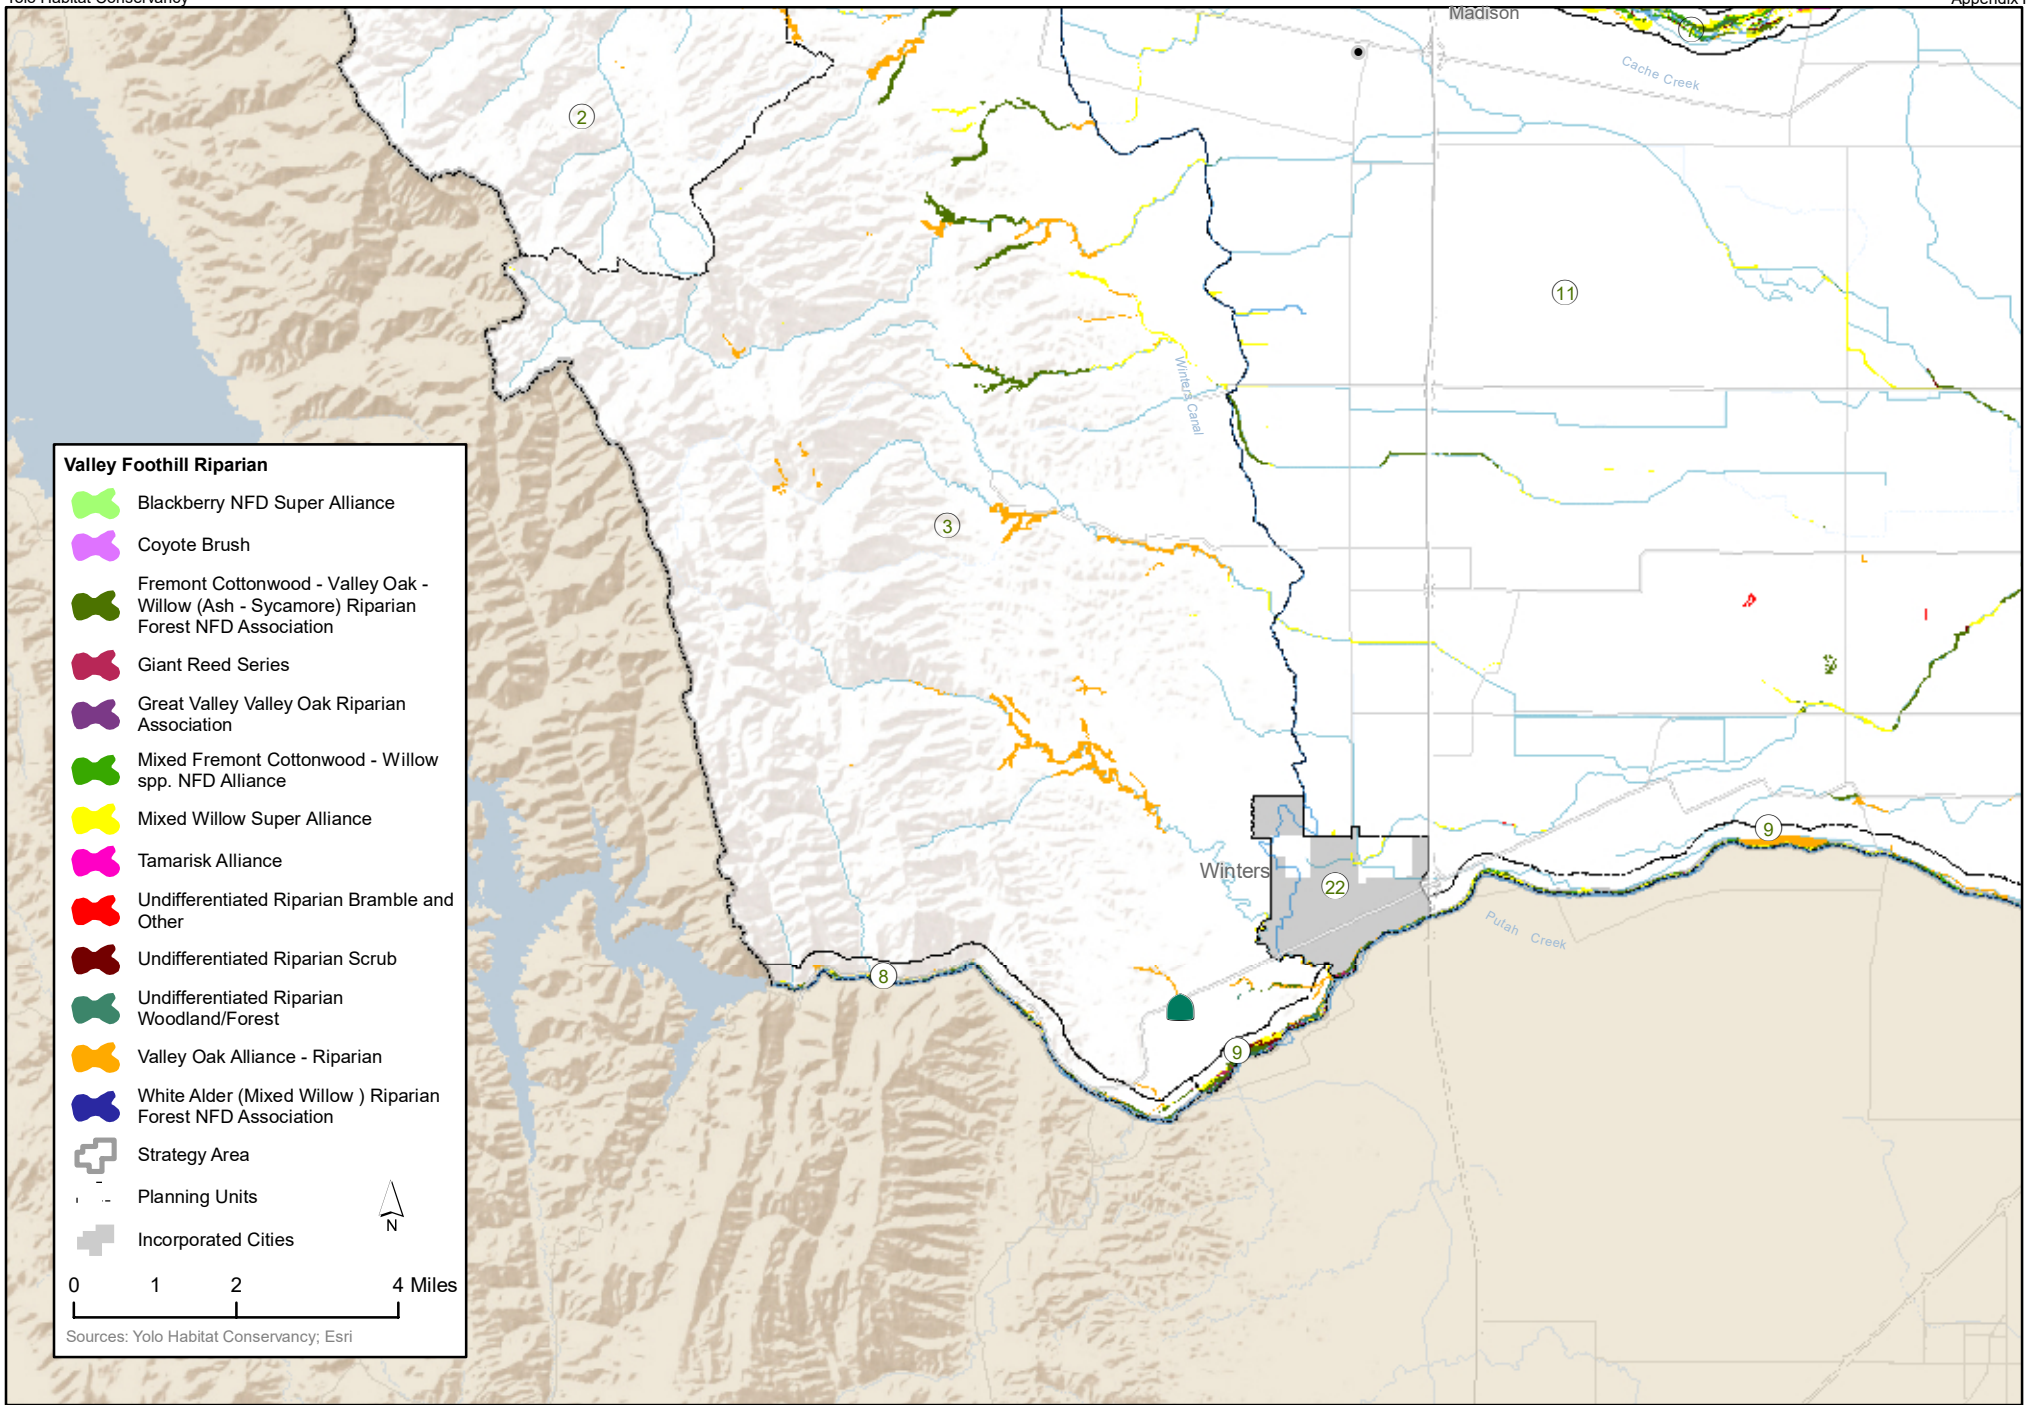

Alkali Sink

-  Alkali Sink

Vernal Pool Complex

-  Vernal pool complex , Vernal Pool Complx

Lacustrine and Riverine

-  Open Water

Developed

-  Open Water
-  Vegetated Corridor
-  Strategy Area
-  Planning Units
-  Incorporated Cities

N

0 1 2 4 Miles

Sources: Yolo Habitat Conservancy; Esri

Valley Foothill Riparian

-  Blackberry NFD Super Alliance
-  Coyote Brush
-  Fremont Cottonwood - Valley Oak - Willow (Ash - Sycamore) Riparian Forest NFD Association
-  Giant Reed Series
-  Great Valley Valley Oak Riparian Association
-  Mixed Fremont Cottonwood - Willow spp. NFD Alliance
-  Mixed Willow Super Alliance
-  Tamarisk Alliance
-  Undifferentiated Riparian Bramble and Other
-  Undifferentiated Riparian Scrub
-  Undifferentiated Riparian Woodland/Forest
-  Valley Oak Alliance - Riparian
-  White Alder (Mixed Willow) Riparian Forest NFD Association
-  Strategy Area
-  Planning Units
-  Incorporated Cities

0 1 2 4 Miles

Sources: Yolo Habitat Conservancy; Esri