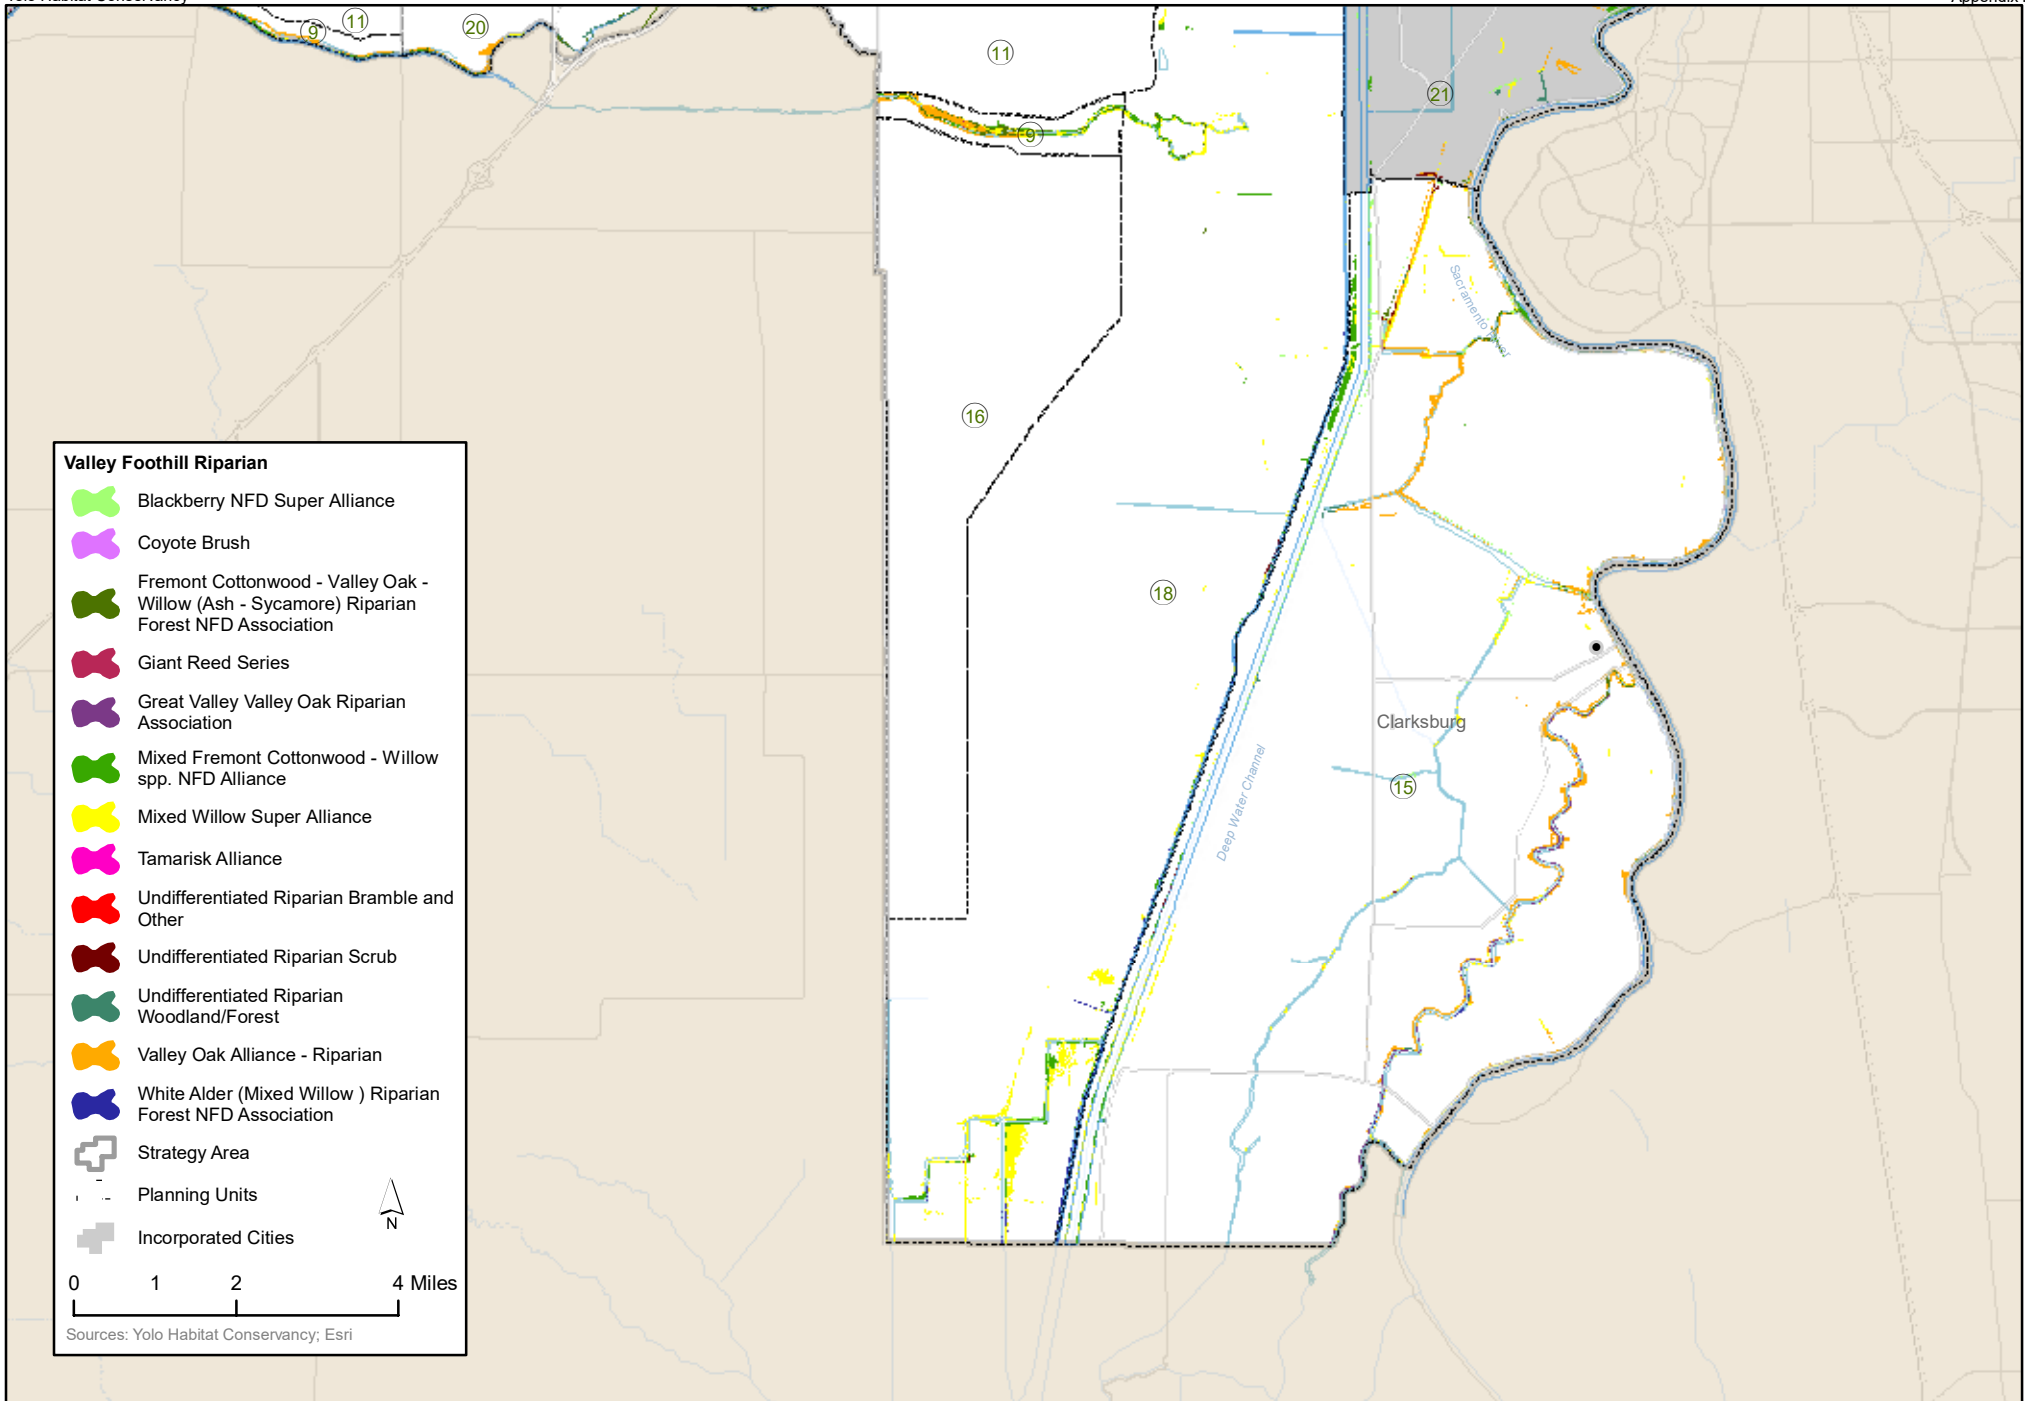

Alkali Sink

-  Alkali Sink

Vernal Pool Complex

-  Vernal pool complex , Vernal Pool Complx

Lacustrine and Riverine

-  Open Water

Developed

-  Open Water
-  Vegetated Corridor
-  Strategy Area
-  Planning Units
-  Incorporated Cities

N

0 1 2 4 Miles

Sources: Yolo Habitat Conservancy; Esri

Valley Foothill Riparian

-  Blackberry NFD Super Alliance
-  Coyote Brush
-  Fremont Cottonwood - Valley Oak - Willow (Ash - Sycamore) Riparian Forest NFD Association
-  Giant Reed Series
-  Great Valley Valley Oak Riparian Association
-  Mixed Fremont Cottonwood - Willow spp. NFD Alliance
-  Mixed Willow Super Alliance
-  Tamarisk Alliance
-  Undifferentiated Riparian Bramble and Other
-  Undifferentiated Riparian Scrub
-  Undifferentiated Riparian Woodland/Forest
-  Valley Oak Alliance - Riparian
-  White Alder (Mixed Willow) Riparian Forest NFD Association
-  Strategy Area
-  Planning Units
-  Incorporated Cities

0 1 2 4 Miles

Sources: Yolo Habitat Conservancy; Esri