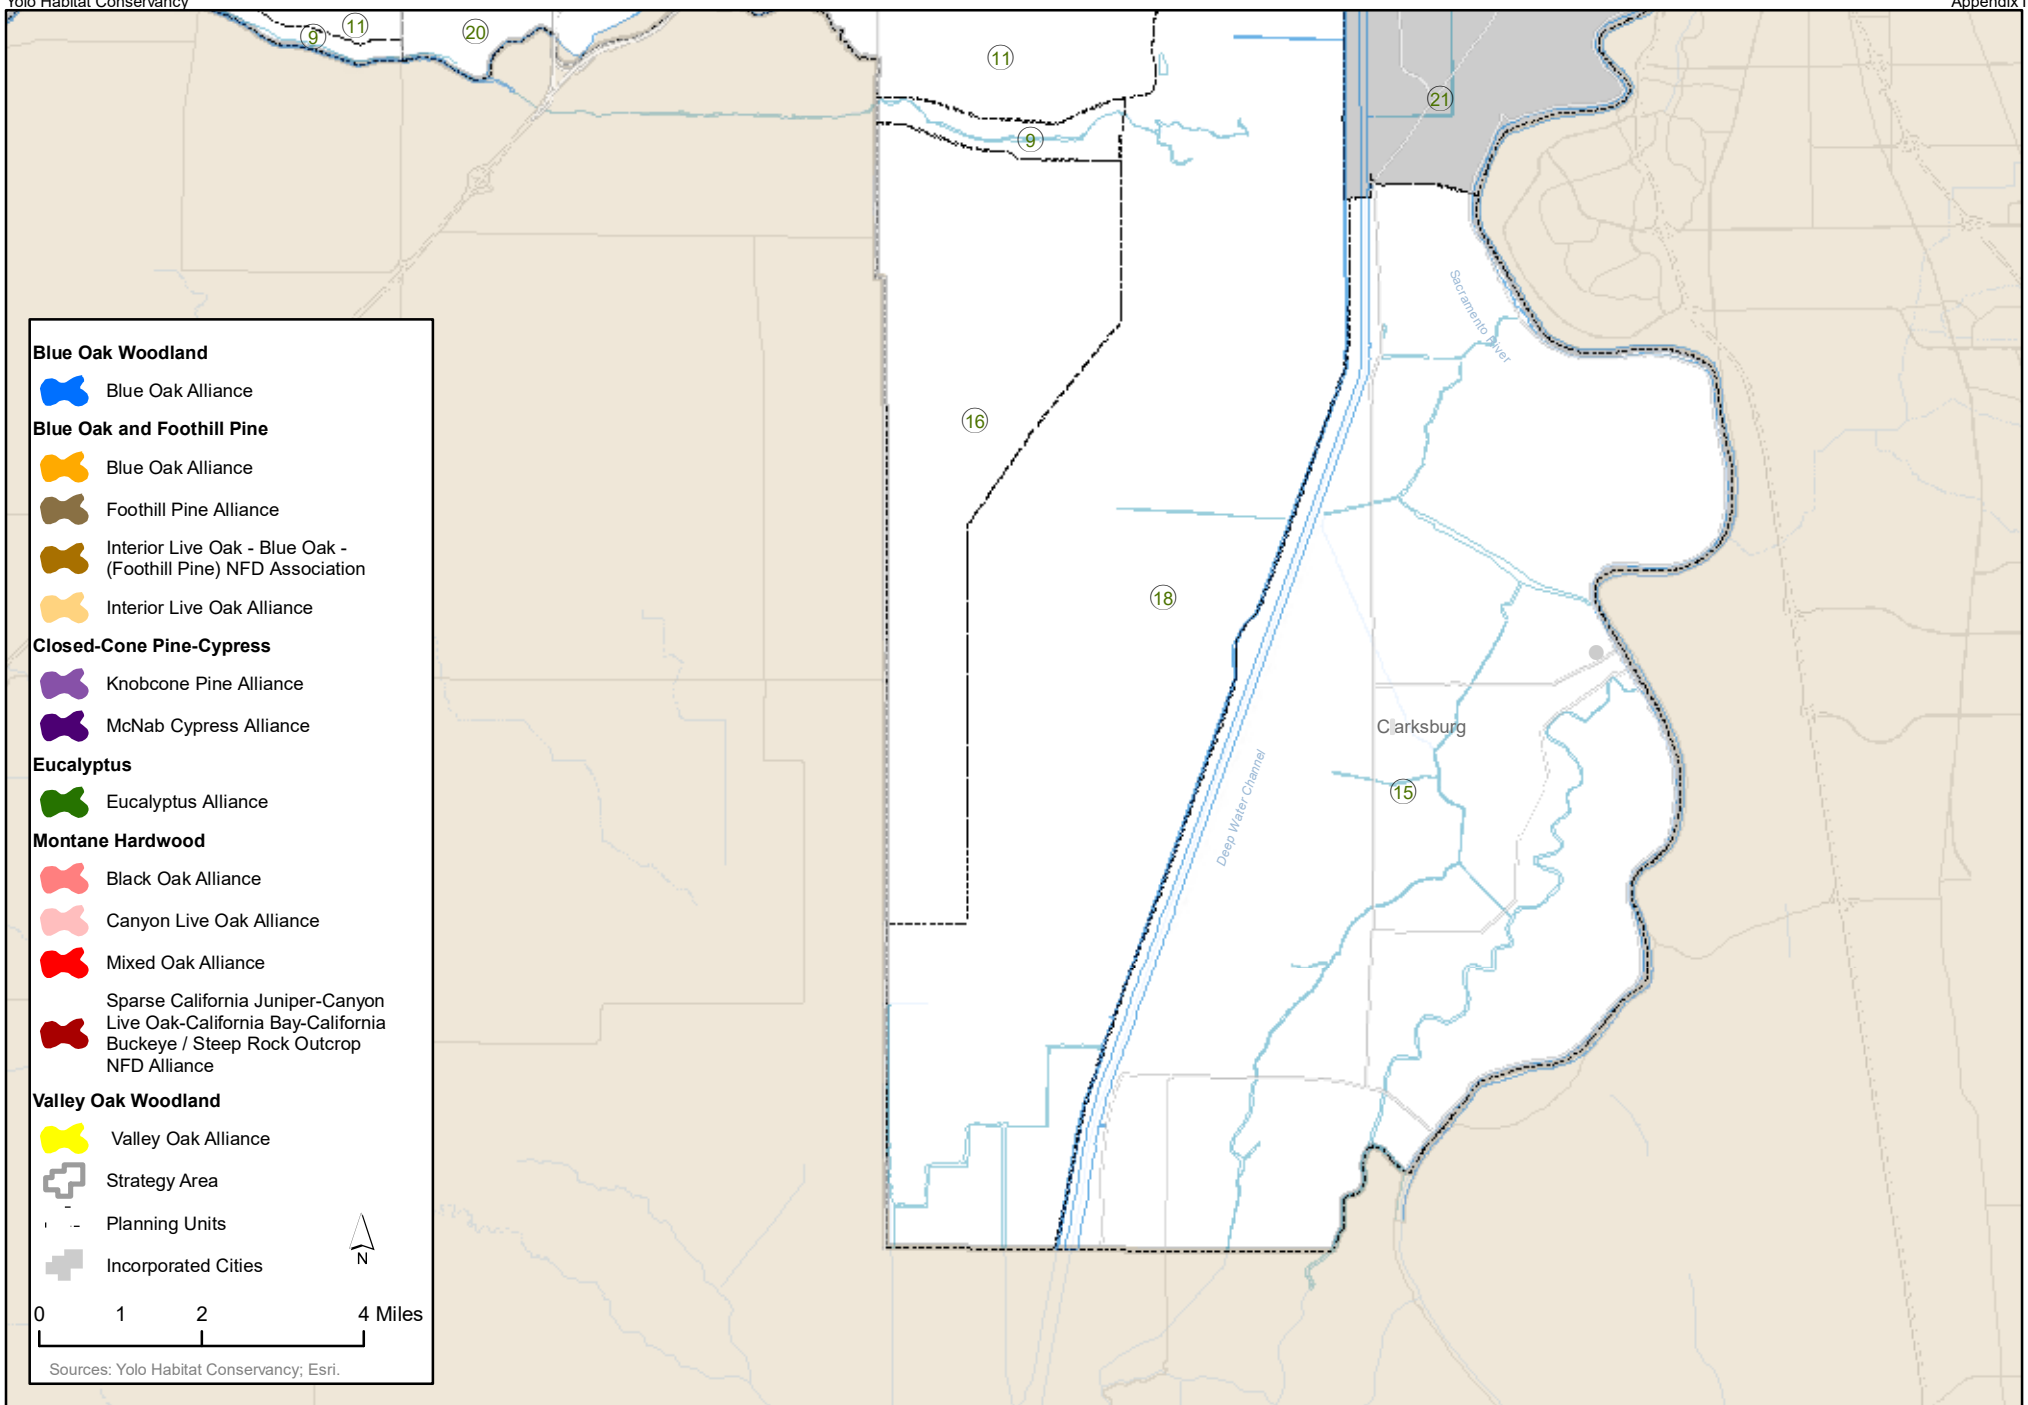

DRAFT

Appendix H-2d

Vegetation Detail within Woodland and Forest Natural Communities

DRAFT

Appendix H-2e

Vegetation Detail within Woodland and Forest Natural Communities

DRAFT

Appendix H-2f

Vegetation Detail within Woodland and Forest Natural Communities

DRAFT
Appendix H-3a
Vegetation Detail within Wetland Natural Communities

Fresh Emergent Wetland

-  Alkali Bulrush - Bulrush Brackish Marsh NFD Super Alliance
-  Bullrush - Cattail Wetland Alliance
-  Bullrush - Cattail Fresh Water Marsh NFD Super Alliance
-  Carex spp. - Juncus spp - Wet Meadow Grasses NFD Super Alliance
-  Crypsis spp. - Wetland Grasses - Wetland Forbs NFD Super Alliance
-  Perennial pepperweed (Lepidium latifolium) Alliance
-  Saltgrass Alliance
-  Undetermined alliance - Managed