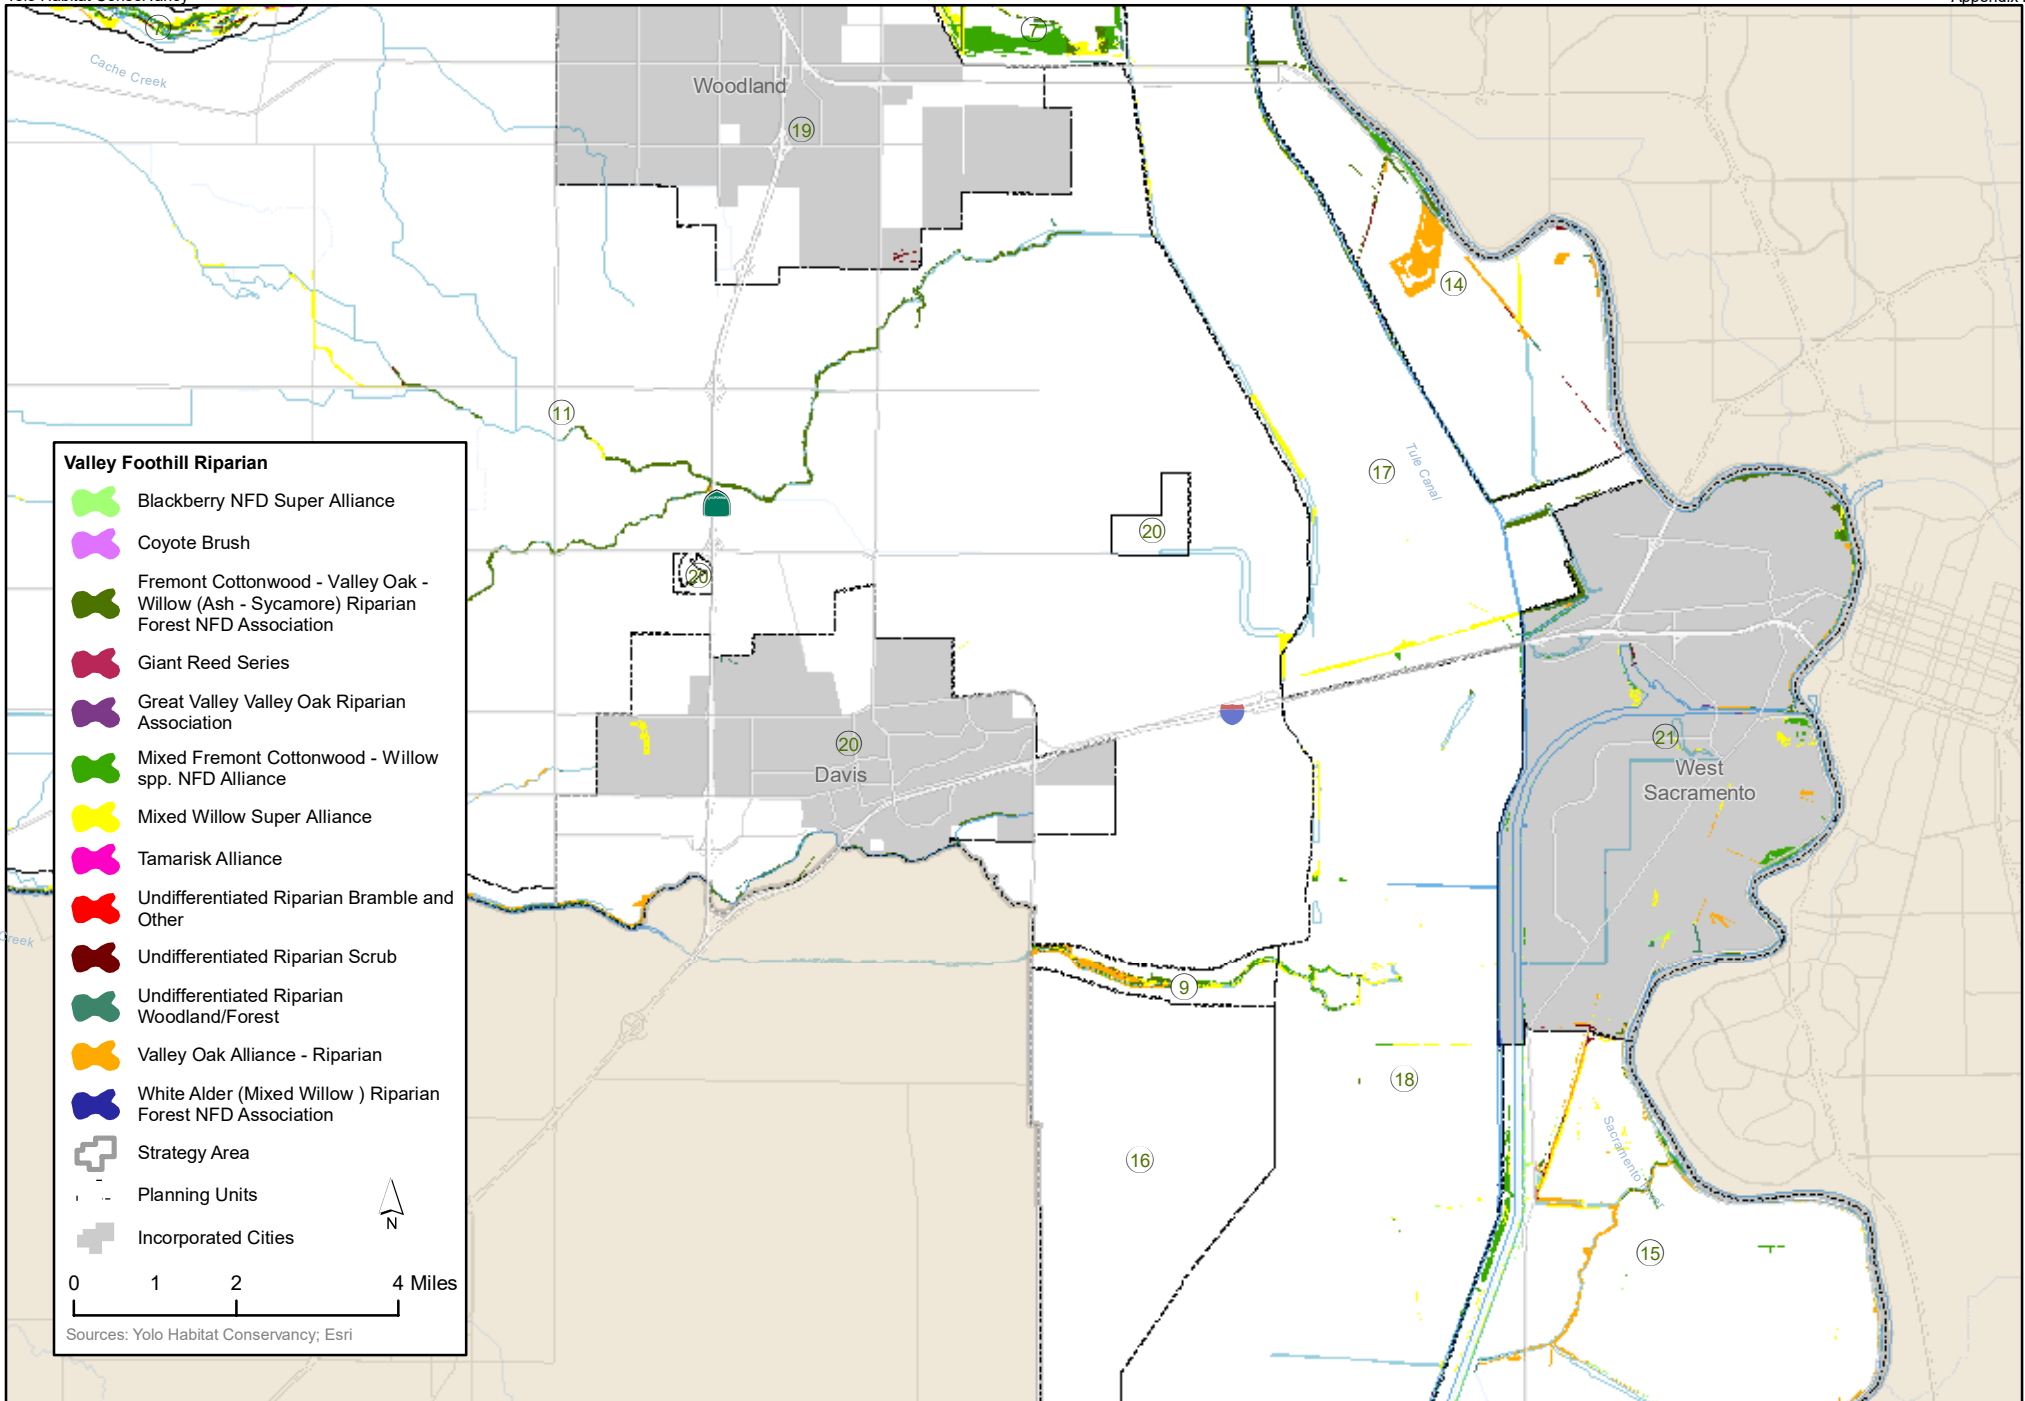

Alkali Sink

-  Alkali Sink

Vernal Pool Complex

-  Vernal pool complex , Vernal Pool Complx

Lacustrine and Riverine

-  Open Water

Developed

-  Open Water
-  Vegetated Corridor
-  Strategy Area
-  Planning Units
-  Incorporated Cities

N

0 1 2 4 Miles

Sources: Yolo Habitat Conservancy; Esri

Valley Foothill Riparian

-  Blackberry NFD Super Alliance
-  Coyote Brush
-  Fremont Cottonwood - Valley Oak - Willow (Ash - Sycamore) Riparian Forest NFD Association
-  Giant Reed Series
-  Great Valley Valley Oak Riparian Association
-  Mixed Fremont Cottonwood - Willow spp. NFD Alliance
-  Mixed Willow Super Alliance
-  Tamarisk Alliance
-  Undifferentiated Riparian Bramble and Other
-  Undifferentiated Riparian Scrub
-  Undifferentiated Riparian Woodland/Forest
-  Valley Oak Alliance - Riparian
-  White Alder (Mixed Willow) Riparian Forest NFD Association
-  Strategy Area
-  Planning Units
-  Incorporated Cities

0 1 2 4 Miles

Sources: Yolo Habitat Conservancy; Esri