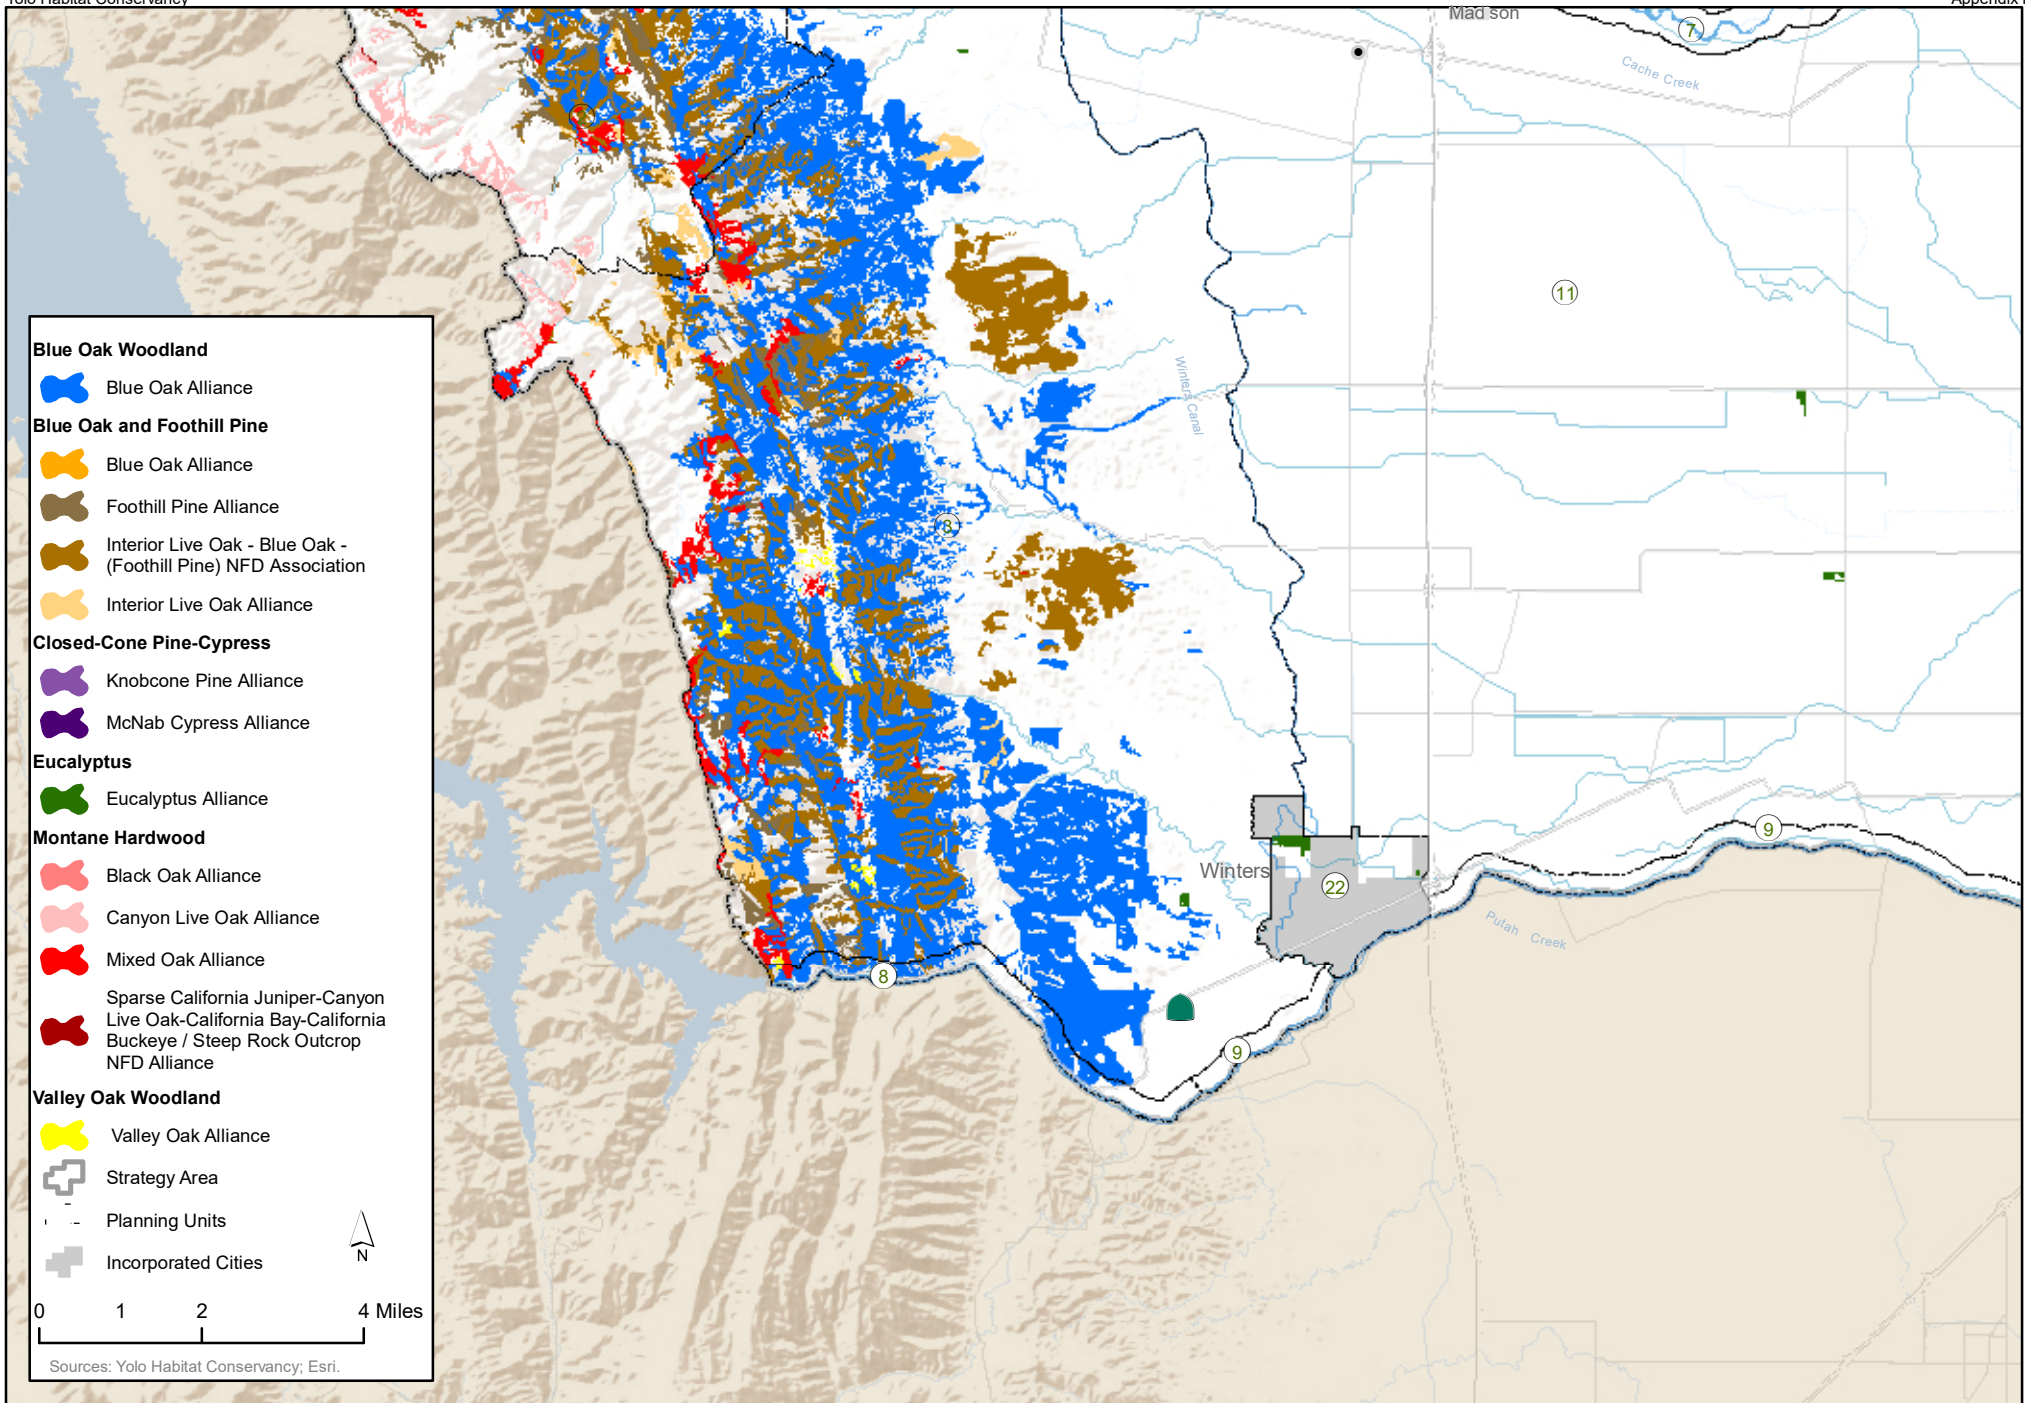

- California Annual Grasslands Alliance
- Lotus scoparius Alliance (post-burn)
- Sparse Bush Lupine / Annual Grasses / Rock Outcrop NFD Alliance
- Upland Annual Grasslands & Forbs Formation
- Urban Ruderal
- Strategy Area
- Planning Units
- Incorporated Cities

0 1 2 4 Miles

Sources: Yolo Habitat Conservancy; Esri.

DRAFT

Appendix H-2a

Vegetation Detail within Woodland and Forest Natural Communities

DRAFT

Appendix H-2c

Vegetation Detail within Woodland and Forest Natural Communities

DRAFT

Appendix H-2d

Vegetation Detail within Woodland and Forest Natural Communities

DRAFT

Appendix H-2e

Vegetation Detail within Woodland and Forest Natural Communities

DRAFT

Appendix H-2f

Vegetation Detail within Woodland and Forest Natural Communities

DRAFT
Appendix H-3a
Vegetation Detail within Wetland Natural Communities

Fresh Emergent Wetland

-  Alkali Bulrush - Bulrush Brackish Marsh NFD Super Alliance
-  Bullrush - Cattail Wetland Alliance
-  Bullrush - Cattail Fresh Water Marsh NFD Super Alliance
-  Carex spp. - Juncus spp - Wet Meadow Grasses NFD Super Alliance
-  Crypsis spp. - Wetland Grasses - Wetland Forbs NFD Super Alliance
-  Perennial pepperweed (Lepidium latifolium) Alliance
-  Saltgrass Alliance
-  Undetermined alliance - Managed