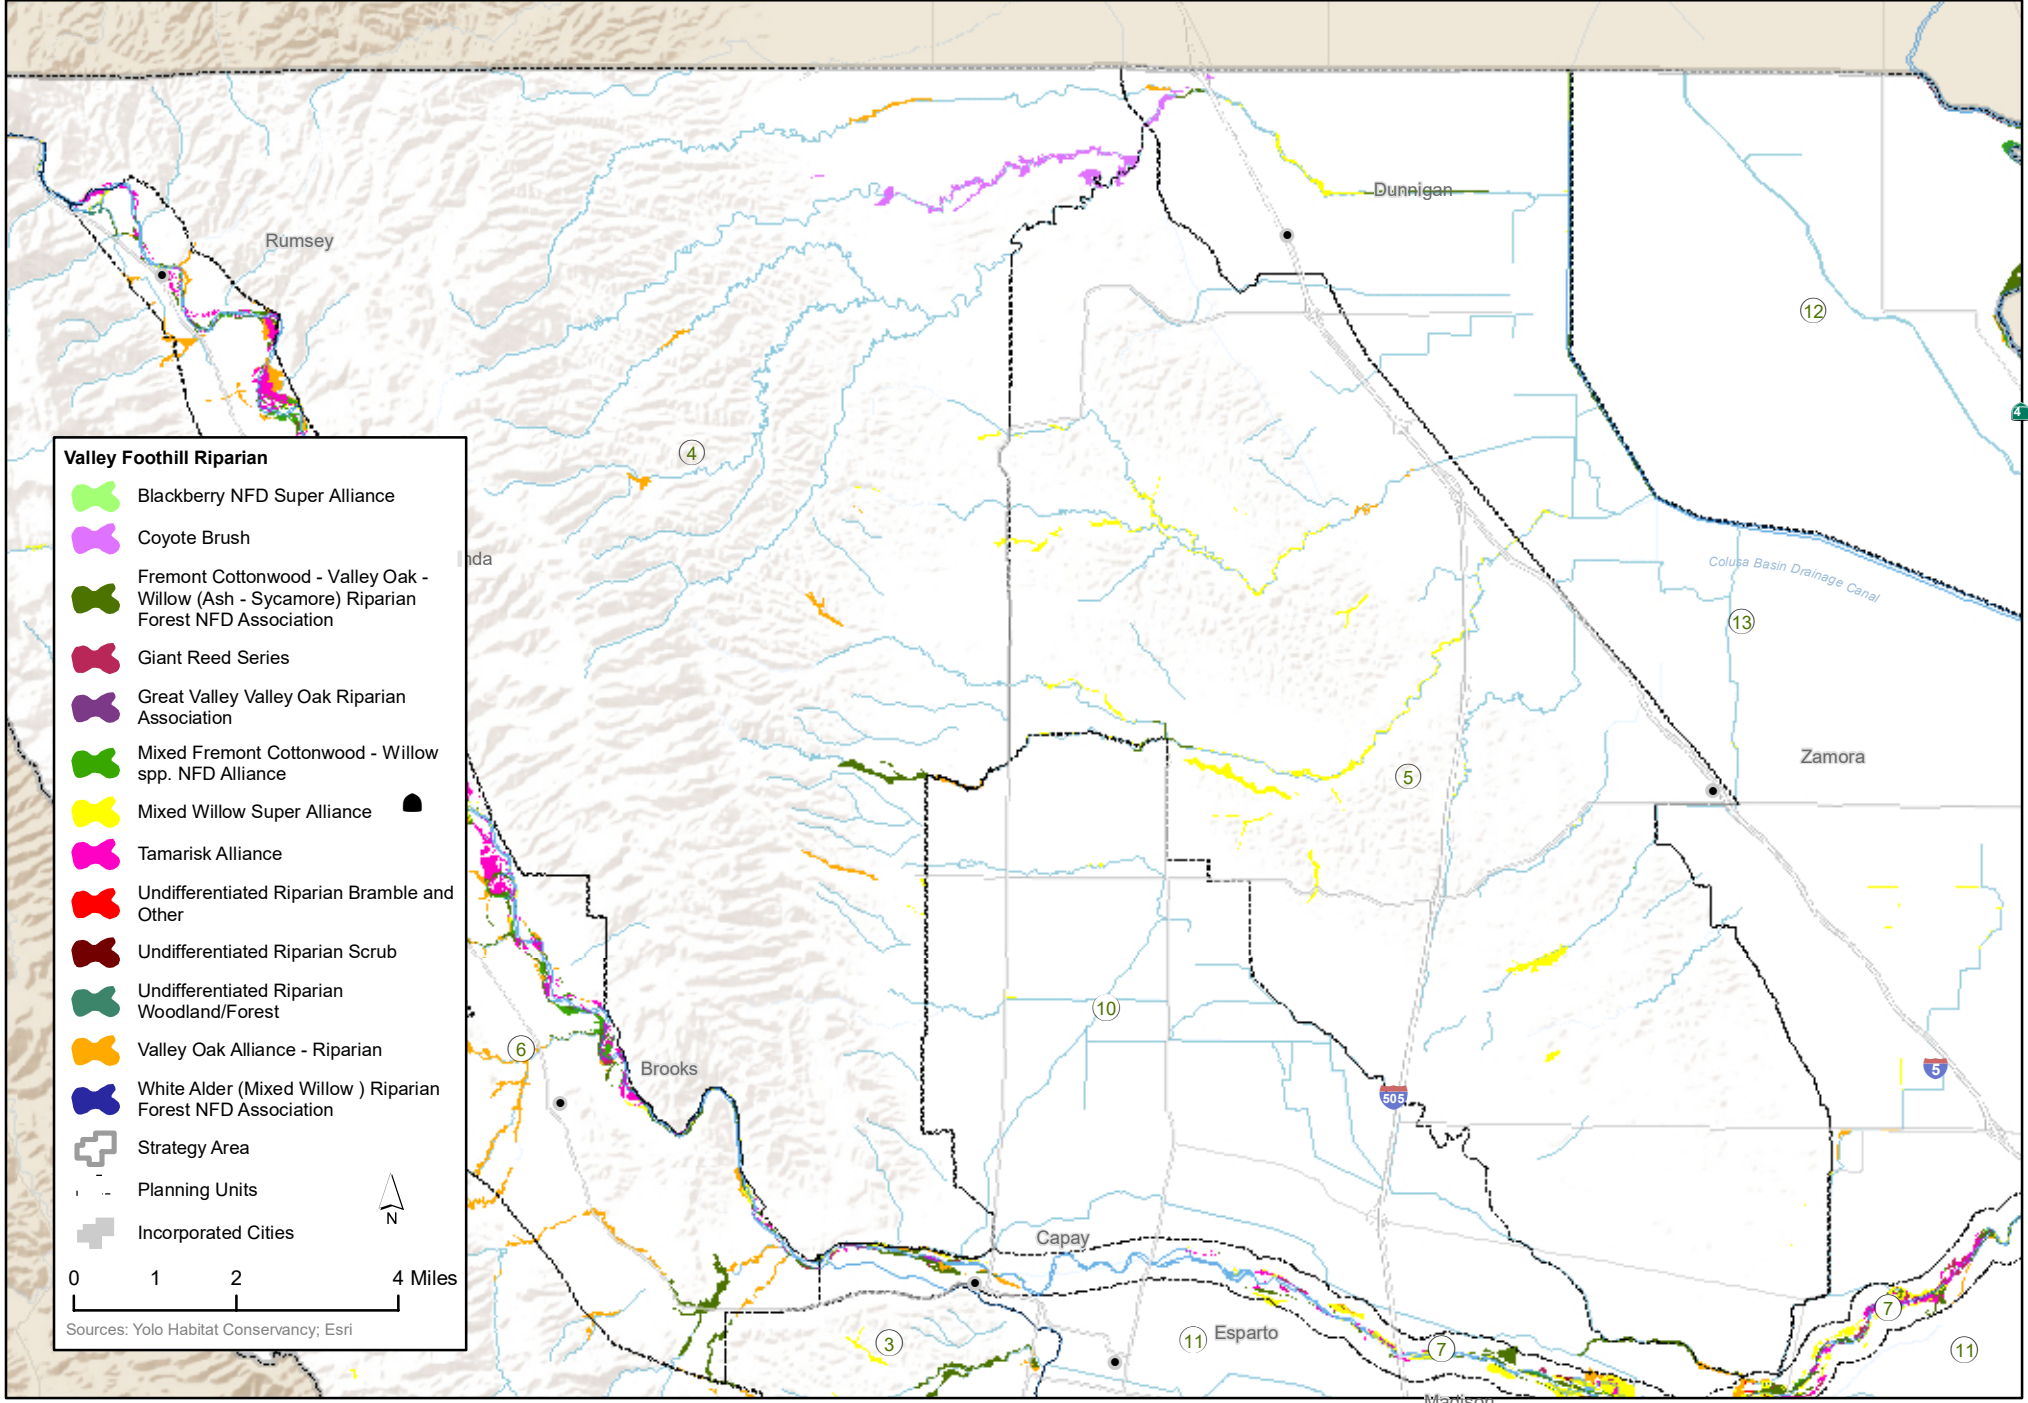

Vegetation Detail within Woodland and Forest Natural Communities

DRAFT
Appendix H-3a
Vegetation Detail within Wetland Natural Communities

Fresh Emergent Wetland

-  Alkali Bulrush - Bulrush Brackish Marsh NFD Super Alliance
-  Bullrush - Cattail Wetland Alliance
-  Bullrush - Cattail Fresh Water Marsh NFD Super Alliance
-  Carex spp. - Juncus spp - Wet Meadow Grasses NFD Super Alliance
-  Crypsis spp. - Wetland Grasses - Wetland Forbs NFD Super Alliance
-  Perennial pepperweed (Lepidium latifolium) Alliance
-  Saltgrass Alliance
-  Undetermined alliance - Managed

Alkali Sink

-  Alkali Sink

Vernal Pool Complex

-  Vernal pool complex , Vernal Pool Complx

Lacustrine and Riverine

-  Open Water

Developed

-  Open Water
-  Vegetated Corridor
-  Strategy Area
-  Planning Units
-  Incorporated Cities

N

0 1 2 4 Miles

Sources: Yolo Habitat Conservancy; Esri

Valley Foothill Riparian

-  Blackberry NFD Super Alliance
-  Coyote Brush
-  Fremont Cottonwood - Valley Oak - Willow (Ash - Sycamore) Riparian Forest NFD Association
-  Giant Reed Series
-  Great Valley Valley Oak Riparian Association
-  Mixed Fremont Cottonwood - Willow spp. NFD Alliance
-  Mixed Willow Super Alliance
-  Tamarisk Alliance
-  Undifferentiated Riparian Bramble and Other
-  Undifferentiated Riparian Scrub
-  Undifferentiated Riparian Woodland/Forest
-  Valley Oak Alliance - Riparian
-  White Alder (Mixed Willow) Riparian Forest NFD Association
-  Strategy Area
-  Planning Units
-  Incorporated Cities