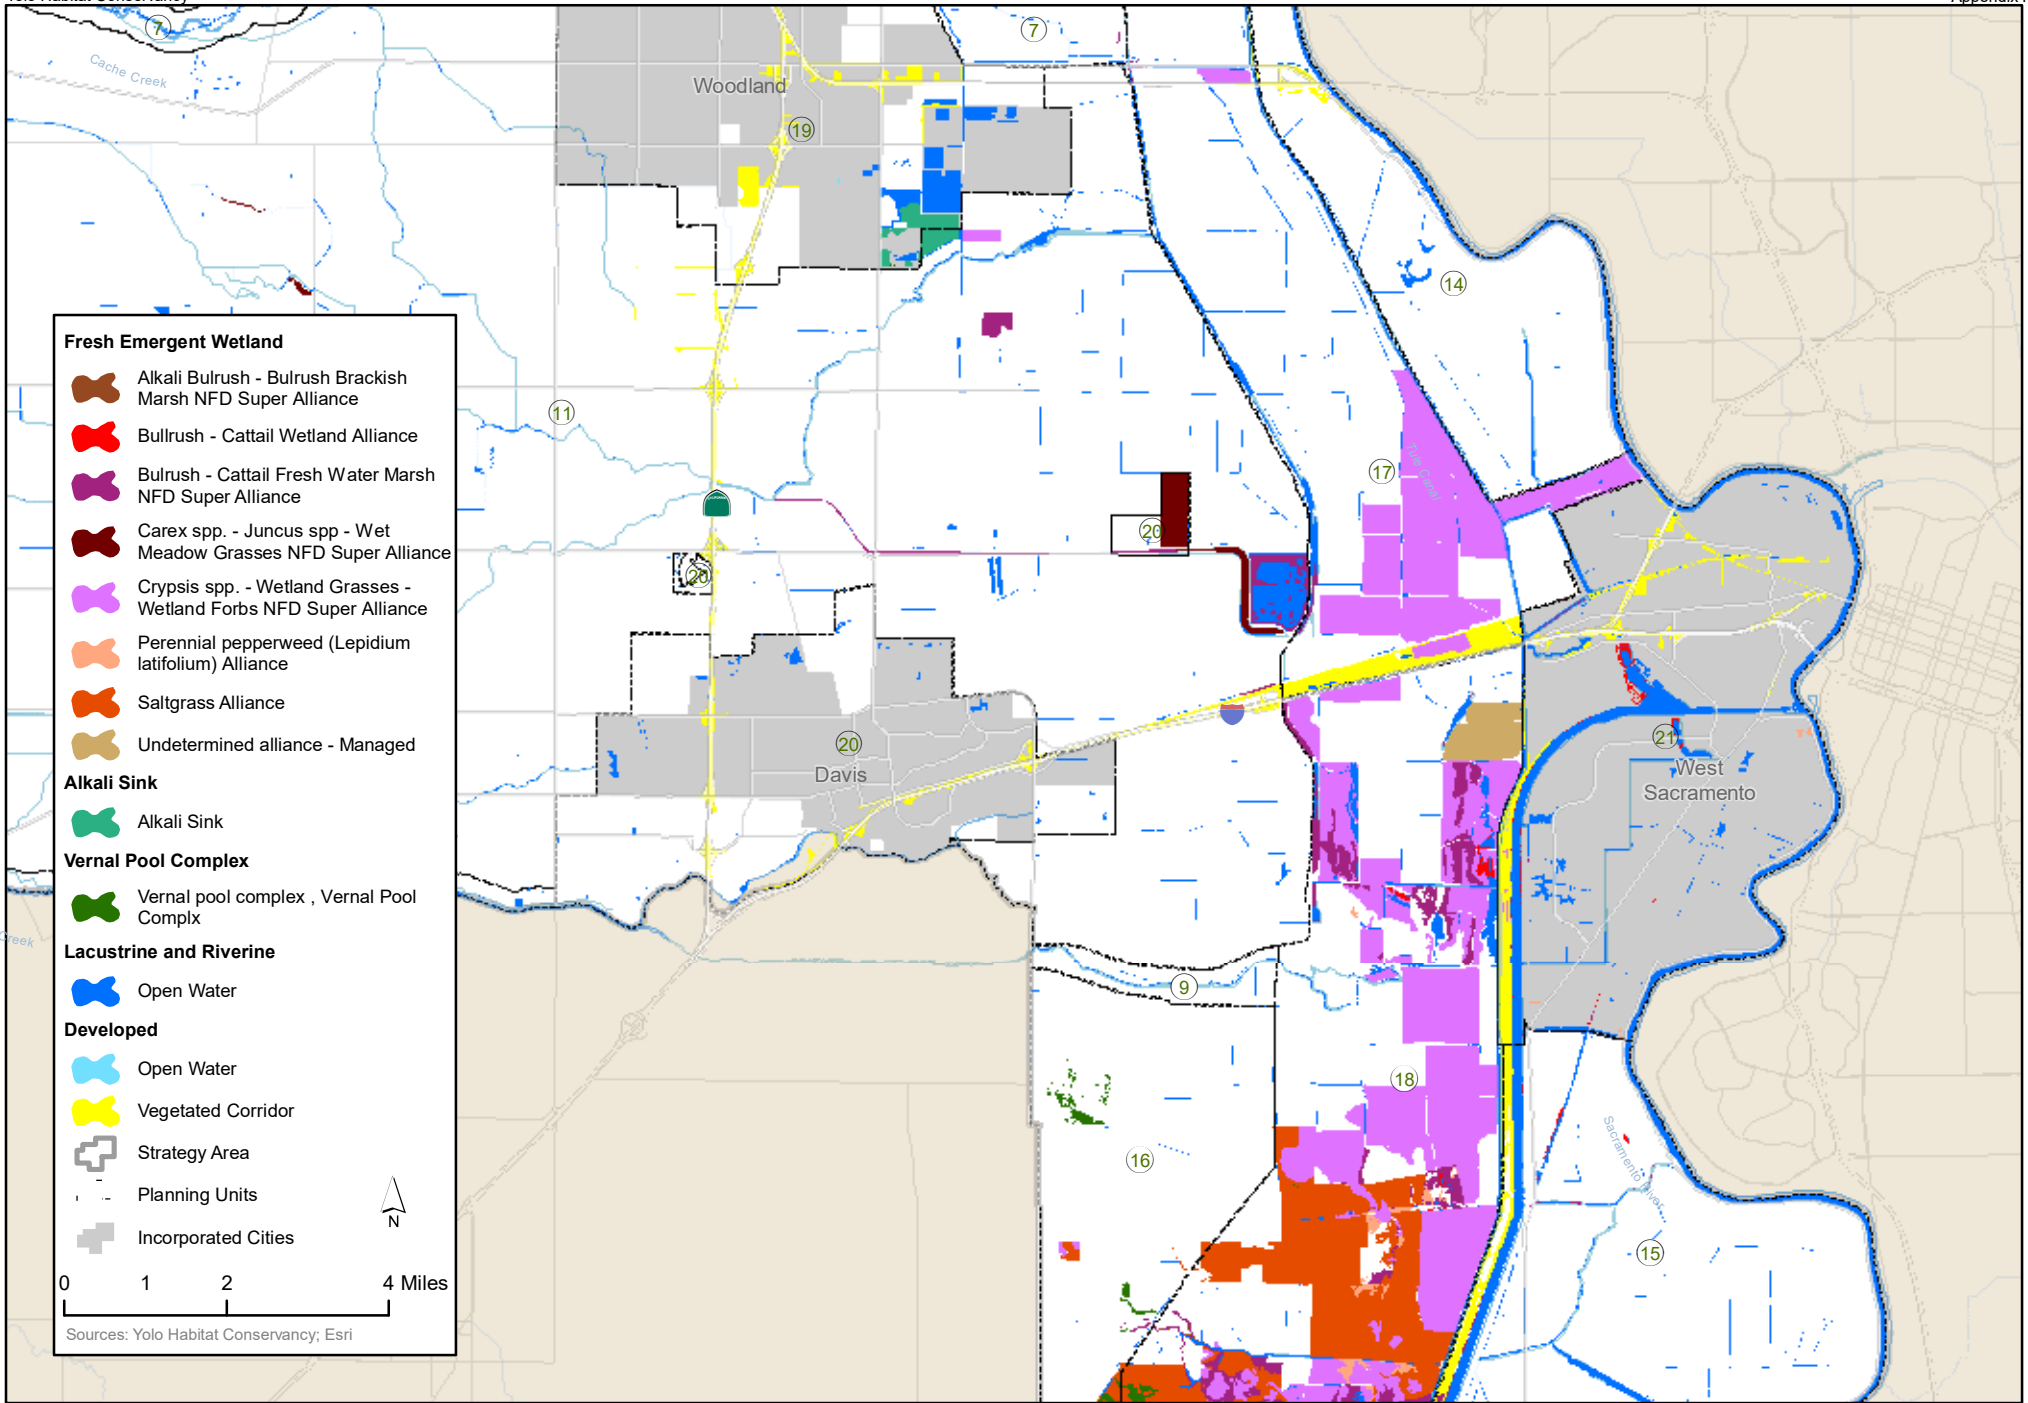

Vegetation Detail within Woodland and Forest Natural Communities

DRAFT
Appendix H-3a
Vegetation Detail within Wetland Natural Communities

Fresh Emergent Wetland

-  Alkali Bulrush - Bulrush Brackish Marsh NFD Super Alliance
-  Bullrush - Cattail Wetland Alliance
-  Bullrush - Cattail Fresh Water Marsh NFD Super Alliance
-  Carex spp. - Juncus spp - Wet Meadow Grasses NFD Super Alliance
-  Crypsis spp. - Wetland Grasses - Wetland Forbs NFD Super Alliance
-  Perennial pepperweed (Lepidium latifolium) Alliance
-  Saltgrass Alliance
-  Undetermined alliance - Managed

Alkali Sink

-  Alkali Sink

Vernal Pool Complex

-  Vernal pool complex , Vernal Pool Complx

Lacustrine and Riverine

-  Open Water

Developed

-  Open Water
-  Vegetated Corridor
-  Strategy Area
-  Planning Units
-  Incorporated Cities