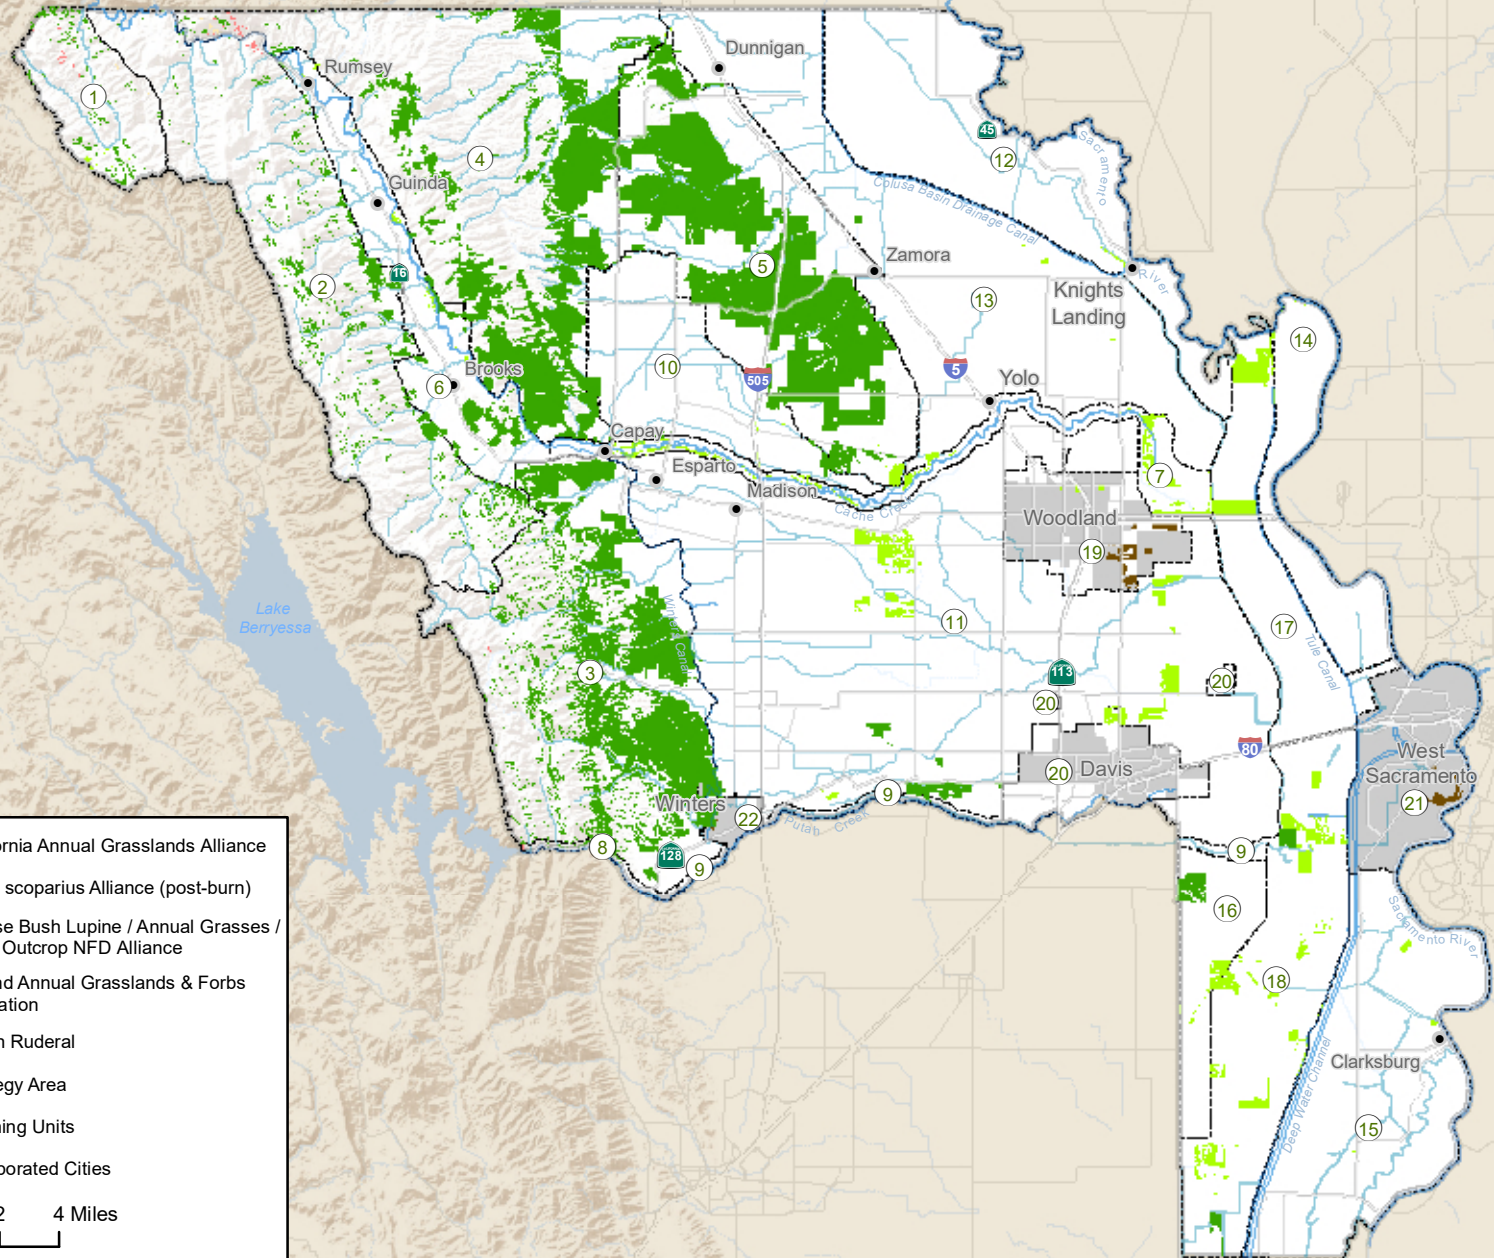

Path: \\PDC\IT\GIS\Projects_1\County_of_Yolo\00115_14_Yolo_NHP\mapdoc\Yolo_RCIS_LCP\Appendix\Appendix_H-1_CaliforniaPrairie.mxd; User: 19393; Date: 11/20/2019

- California Annual Grasslands Alliance
- Lotus scoparius Alliance (post-burn)
- Sparse Bush Lupine / Annual Grasses / Rock Outcrop NFD Alliance
- Upland Annual Grasslands & Forbs Formation
- Urban Ruderal
- Strategy Area
- Planning Units
- Incorporated Cities

0 1 2 4 Miles

Sources: Yolo Habitat Conservancy; Esri.