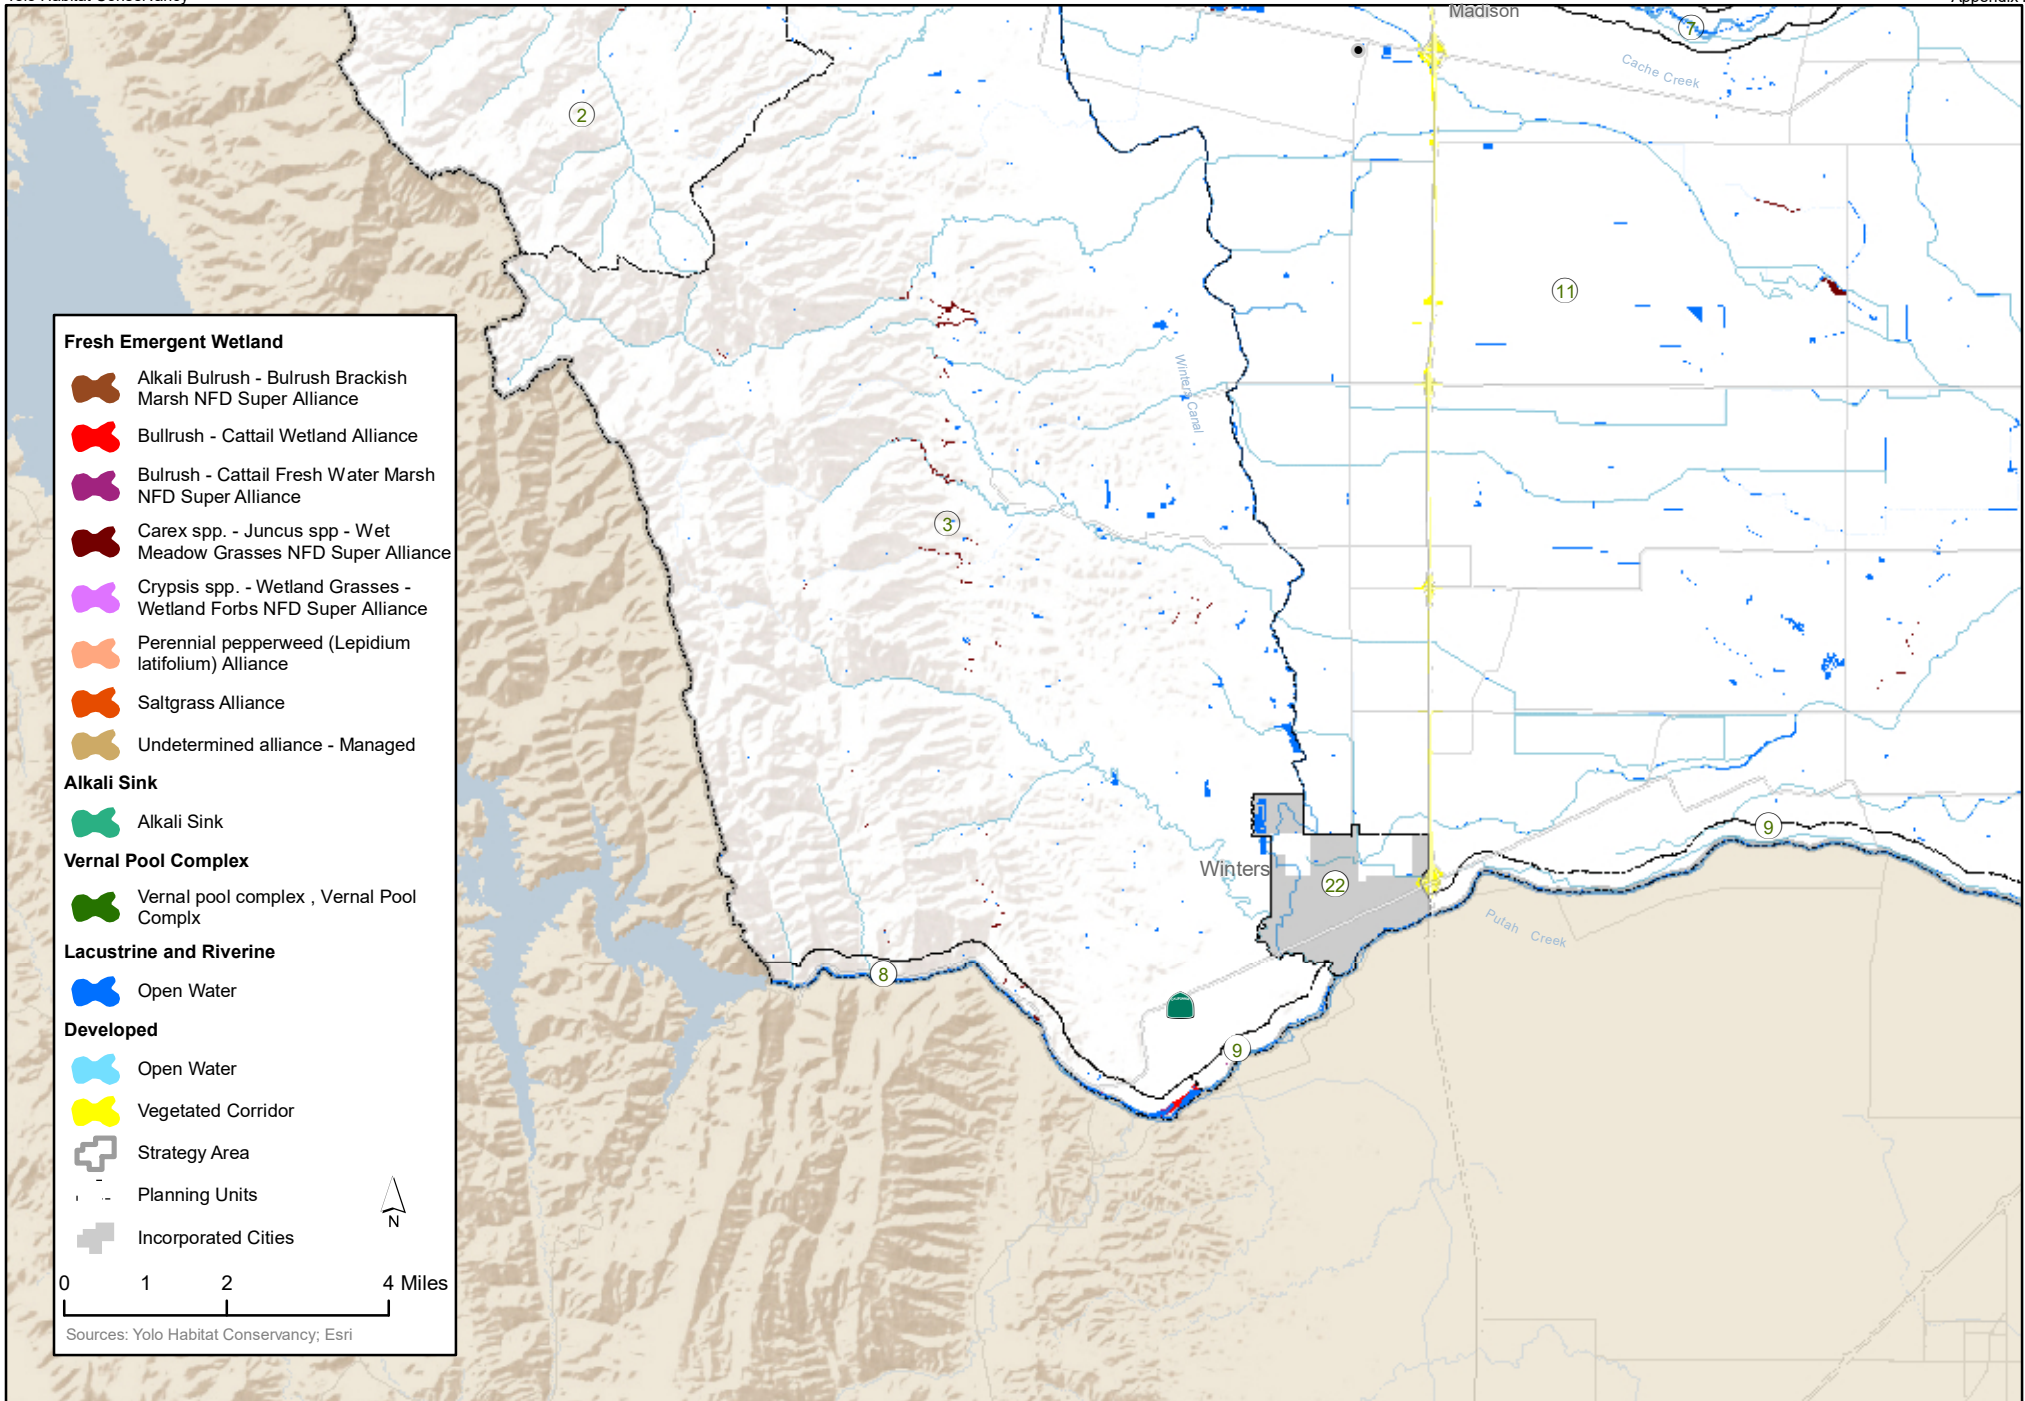

Vegetation Detail within Woodland and Forest Natural Communities

DRAFT
Appendix H-3a
Vegetation Detail within Wetland Natural Communities

Fresh Emergent Wetland

-  Alkali Bulrush - Bulrush Brackish Marsh NFD Super Alliance
-  Bullrush - Cattail Wetland Alliance
-  Bullrush - Cattail Fresh Water Marsh NFD Super Alliance
-  Carex spp. - Juncus spp - Wet Meadow Grasses NFD Super Alliance
-  Crypsis spp. - Wetland Grasses - Wetland Forbs NFD Super Alliance
-  Perennial pepperweed (Lepidium latifolium) Alliance
-  Saltgrass Alliance
-  Undetermined alliance - Managed

Alkali Sink

-  Alkali Sink

Vernal Pool Complex

-  Vernal pool complex , Vernal Pool Complx

Lacustrine and Riverine

-  Open Water

Developed

-  Open Water
-  Vegetated Corridor
-  Strategy Area
-  Planning Units
-  Incorporated Cities