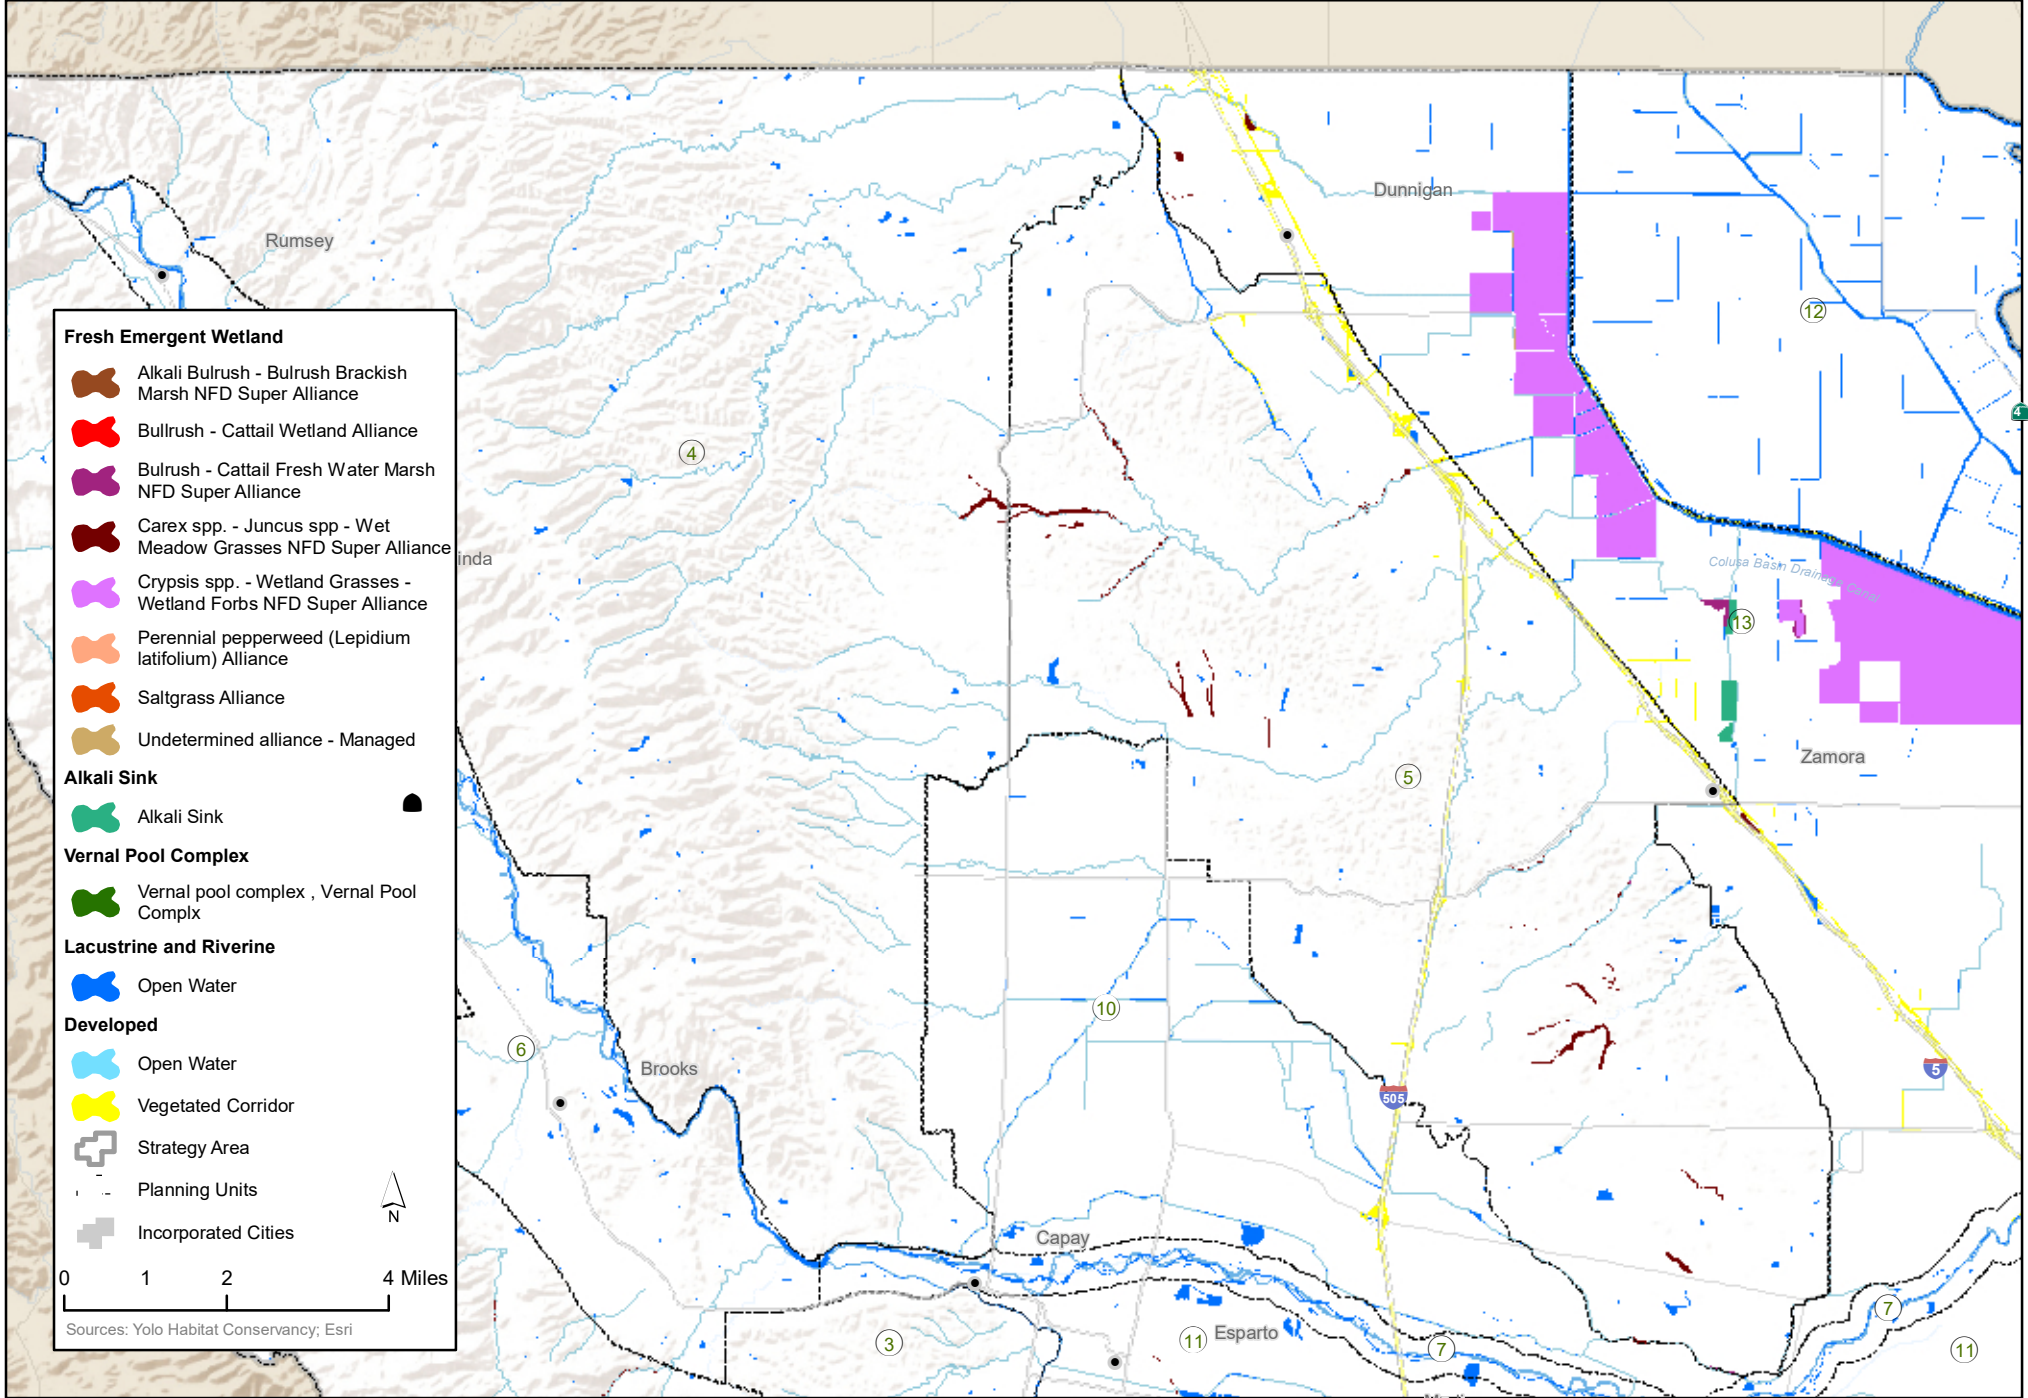

DRAFT

Appendix H-2d

Vegetation Detail within Woodland and Forest Natural Communities

DRAFT

Appendix H-2e

Vegetation Detail within Woodland and Forest Natural Communities

DRAFT

Appendix H-2f

Vegetation Detail within Woodland and Forest Natural Communities

DRAFT
Appendix H-3a
Vegetation Detail within Wetland Natural Communities

Fresh Emergent Wetland

-  Alkali Bulrush - Bulrush Brackish Marsh NFD Super Alliance
-  Bullrush - Cattail Wetland Alliance
-  Bullrush - Cattail Fresh Water Marsh NFD Super Alliance
-  Carex spp. - Juncus spp - Wet Meadow Grasses NFD Super Alliance
-  Crypsis spp. - Wetland Grasses - Wetland Forbs NFD Super Alliance
-  Perennial pepperweed (Lepidium latifolium) Alliance
-  Saltgrass Alliance
-  Undetermined alliance - Managed