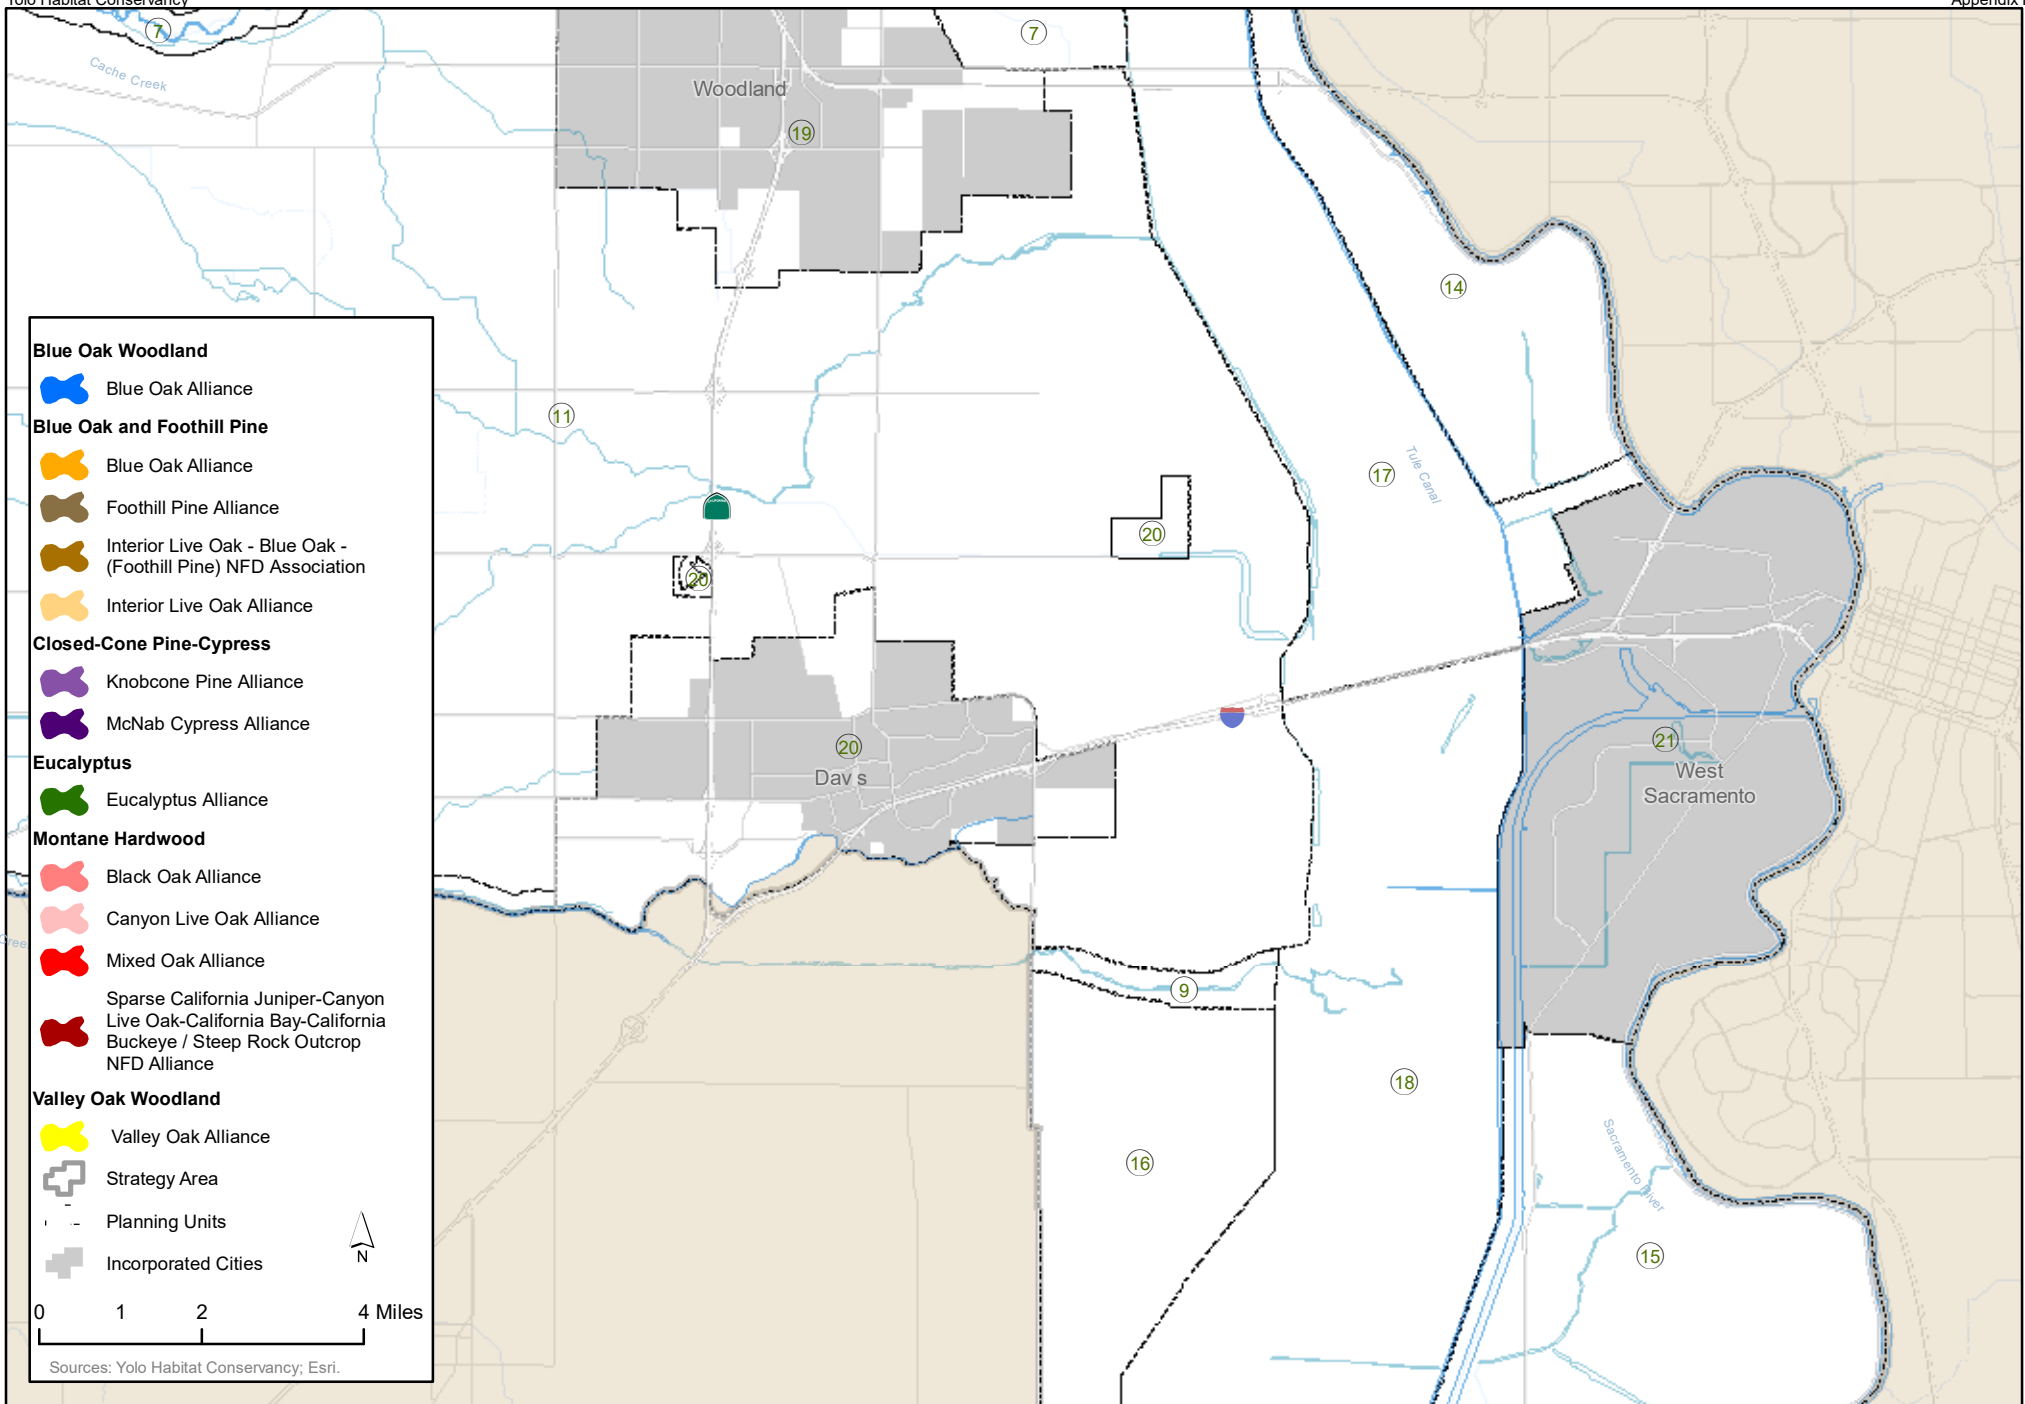

0 1 2 4 Miles

Sources: Yolo Habitat Conservancy; Esri.

DRAFT

Appendix H-2a

Vegetation Detail within Woodland and Forest Natural Communities

DRAFT

Appendix H-2c

Vegetation Detail within Woodland and Forest Natural Communities

DRAFT

Appendix H-2d

Vegetation Detail within Woodland and Forest Natural Communities

DRAFT

Appendix H-2e

Vegetation Detail within Woodland and Forest Natural Communities

DRAFT

Appendix H-2f