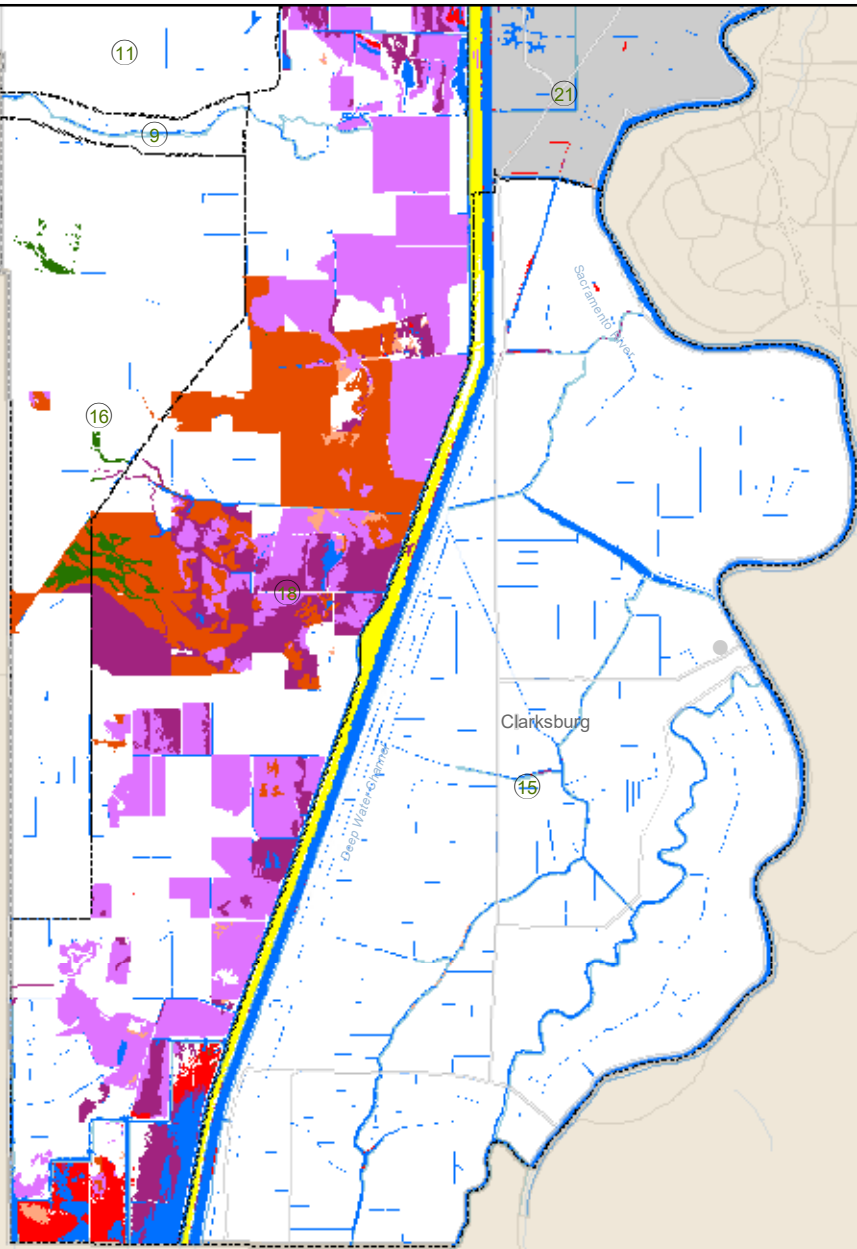

Vegetation Detail within Woodland and Forest Natural Communities

DRAFT
Appendix H-3a
Vegetation Detail within Wetland Natural Communities

Fresh Emergent Wetland

-  Alkali Bulrush - Bulrush Brackish Marsh NFD Super Alliance
-  Bullrush - Cattail Wetland Alliance
-  Bullrush - Cattail Fresh Water Marsh NFD Super Alliance
-  Carex spp. - Juncus spp - Wet Meadow Grasses NFD Super Alliance
-  Crypsis spp. - Wetland Grasses - Wetland Forbs NFD Super Alliance
-  Perennial pepperweed (Lepidium latifolium) Alliance
-  Saltgrass Alliance
-  Undetermined alliance - Managed

Alkali Sink

-  Alkali Sink

Vernal Pool Complex

-  Vernal pool complex , Vernal Pool Complx

Lacustrine and Riverine

-  Open Water

Developed

-  Open Water
-  Vegetated Corridor
-  Strategy Area
-  Planning Units
-  Incorporated Cities

N

0 1 2 4 Miles

Sources: Yolo Habitat Conservancy; Esri

Valley Foothill Riparian

-  Blackberry NFD Super Alliance
-  Coyote Brush
-  Fremont Cottonwood - Valley Oak - Willow (Ash - Sycamore) Riparian Forest NFD Association
-  Giant Reed Series
-  Great Valley Valley Oak Riparian Association
-  Mixed Fremont Cottonwood - Willow spp. NFD Alliance
-  Mixed Willow Super Alliance
-  Tamarisk Alliance
-  Undifferentiated Riparian Bramble and Other
-  Undifferentiated Riparian Scrub
-  Undifferentiated Riparian Woodland/Forest
-  Valley Oak Alliance - Riparian
-  White Alder (Mixed Willow) Riparian Forest NFD Association
-  Strategy Area
-  Planning Units
-  Incorporated Cities